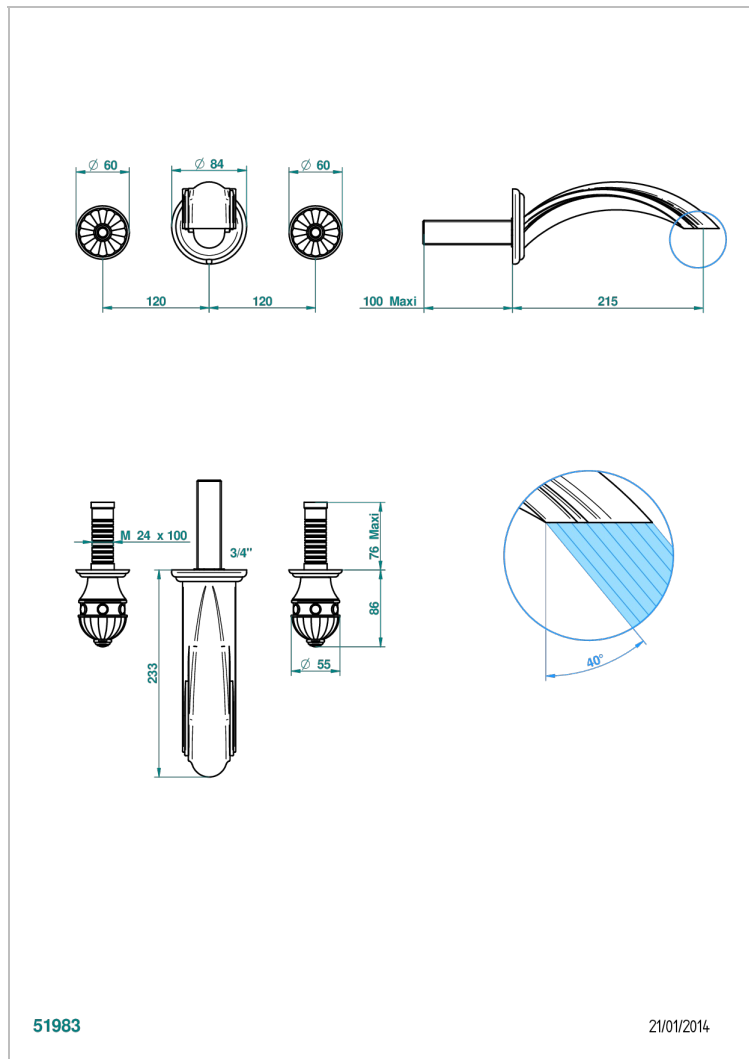

CHEVERNY ONICE NEGRO

U1V-40SGB

Trim only for wall mounted 3-hole basin mixer

THG[®]
PARIS

51983

21/01/2014

CARACTERÍSTICAS

- Cheverny Onice negro
- Trim only for wall mounted 3-hole basin mixer

PRODUCTOS RELACIONADOS

- Ref. G00-40AC Rough parts for wall mounted 3 hole mixer, cross handle version
- Ref. G00-40AM Rough parts for wall mounted 3 hole mixer, lever handle version

ACABADOS DISPONIBLES