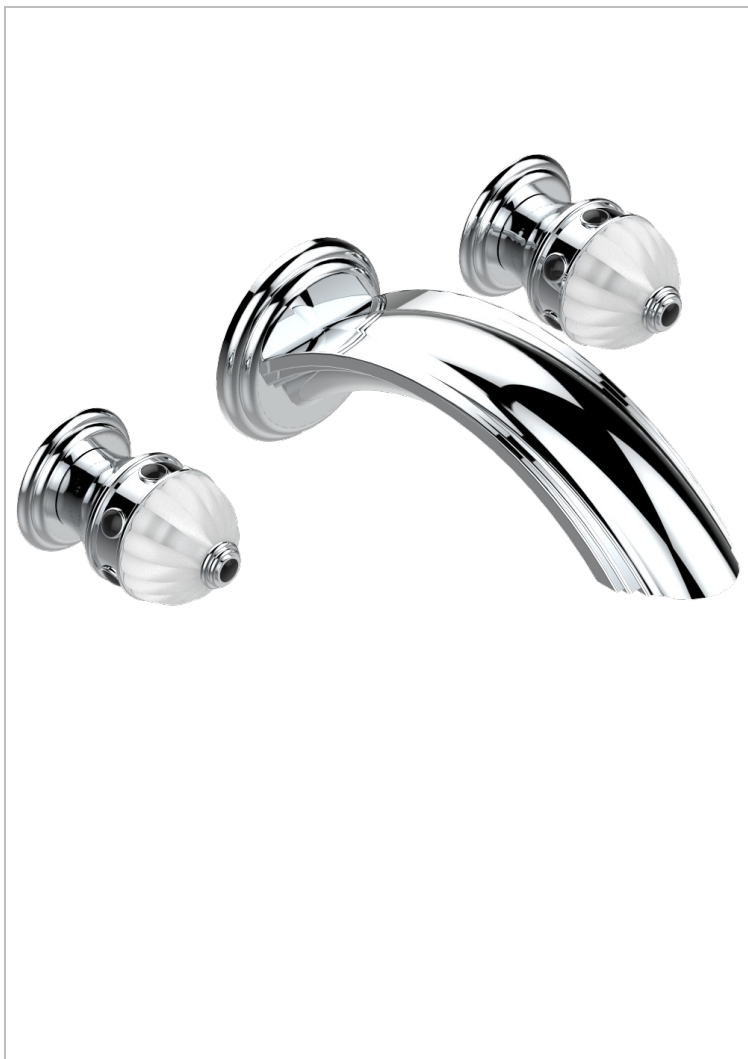

CHEVERNY ONICE NEGRO

U1V-40SGB

Trim only for wall mounted 3-hole basin mixer

THG[®]
PARIS

CARACTERÍSTICAS

- Cheverny Onice negro
- Trim only for wall mounted 3-hole basin mixer

PRODUCTOS RELACIONADOS

- Ref. G00-40AC Rough parts for wall mounted 3 hole mixer, cross handle version
- Ref. G00-40AM Rough parts for wall mounted 3 hole mixer, lever handle version

ACABADOS DISPONIBLES

Cerámica negra mate - D30
Cromo - A02
Cromo / dorado - G02
Cromo mate - C02
Dorado - F01
Dorado mate - F07

Dorado pálido - F30
Dorado pálido mate (sin barniz) - F31
Níquel - B01
Níquel mate - C01
Níquel viejo - H28
Pvd blush - H62

Pvd blush mate - H60
Pvd color latón - H49
Pvd color latón mate - H50
Pvd color níquel - H55
Pvd color níquel mate - H56
Pvd color oro - H52

Pvd color oro mate - H53
Pvd grafito - H64
Pvd grafito mate - H65
Pvd marrón bronce - F33
Pvd marrón bronce mate - F34
Pvd umber - H66