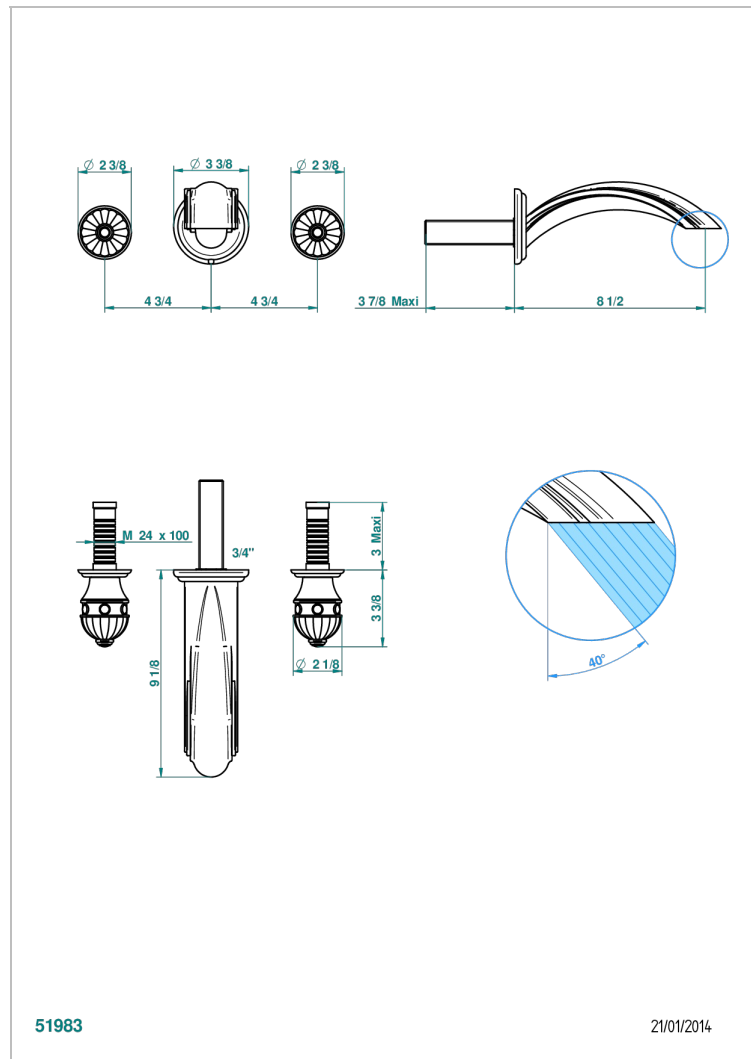

CHEVERNY ONICE NEGRO

U1V-40SGB

Trim only for wall mounted 3-hole basin mixer

THG[®]
PARIS

CARACTERÍSTICAS

- Cheverny Onice negro
- Trim only for wall mounted 3-hole basin mixer

PRODUCTOS RELACIONADOS

- Ref. G00-40AC Rough parts for wall mounted 3 hole mixer, cross handle version
- Ref. G00-40AM Rough parts for wall mounted 3 hole mixer, lever handle version

ACABADOS DISPONIBLES

Cerámica negra mate - D30
Cromo - A02
Cromo / dorado - G02
Cromo mate - C02
Dorado - F01
Dorado mate - F07

Dorado pálido - F30
Dorado pálido mate (sin barniz) - F31
Níquel - B01
Níquel mate - C01
Níquel viejo - H28
Pvd blush - H62