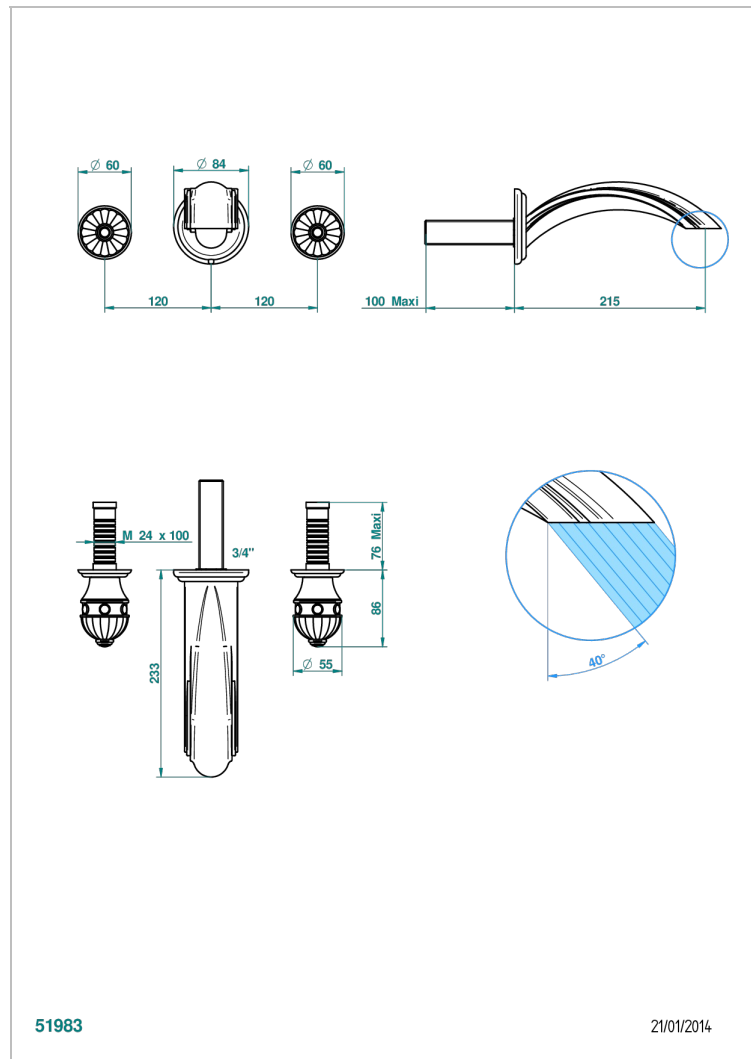

CHEVERNY ONICE NEGRO

U1V-40SGB

Trim only for wall mounted 3-hole basin mixer

THG[®]
PARIS

CARACTERÍSTICAS

- Cheverny Onice negro
- Trim only for wall mounted 3-hole basin mixer

PRODUCTOS RELACIONADOS

- Ref. G00-40AC Rough parts for wall mounted 3 hole mixer, cross handle version
- Ref. G00-40AM Rough parts for wall mounted 3 hole mixer, lever handle version

ACABADOS DISPONIBLES

Cerámica negra mate - D30
Cromo - A02
Cromo / dorado - G02
Cromo mate - C02
Dorado - F01
Dorado mate - F07

Dorado pálido - F30
Dorado pálido mate (sin barniz) - F31
Níquel - B01
Níquel mate - C01
Níquel viejo - H28
Pvd blush - H62