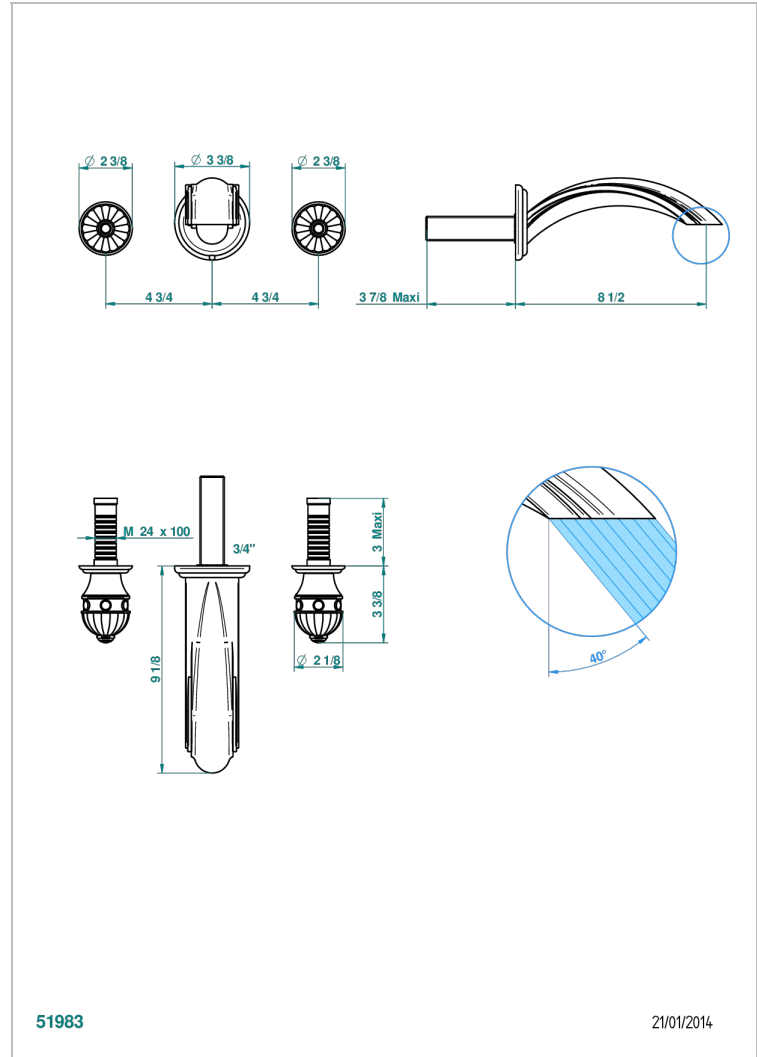

CHEVERNY ONICE NEGRO

U1V-40SGB

Trim only for wall mounted 3-hole basin mixer

THG[®]
PARIS

51983

21/01/2014

CARACTERÍSTICAS

- Cheverny Onice negro
- Trim only for wall mounted 3-hole basin mixer

PRODUCTOS RELACIONADOS

- Ref. G00-40AC Rough parts for wall mounted 3 hole mixer, cross handle version
- Ref. G00-40AM Rough parts for wall mounted 3 hole mixer, lever handle version

ACABADOS DISPONIBLES

Cerámica negra mate - D30
Cromo - A02
Cromo / dorado - G02
Cromo mate - C02
Dorado - F01
Dorado mate - F07

Dorado pálido - F30
Dorado pálido mate (sin barniz) - F31
Níquel - B01
Níquel mate - C01
Níquel viejo - H28
Pvd blush - H62