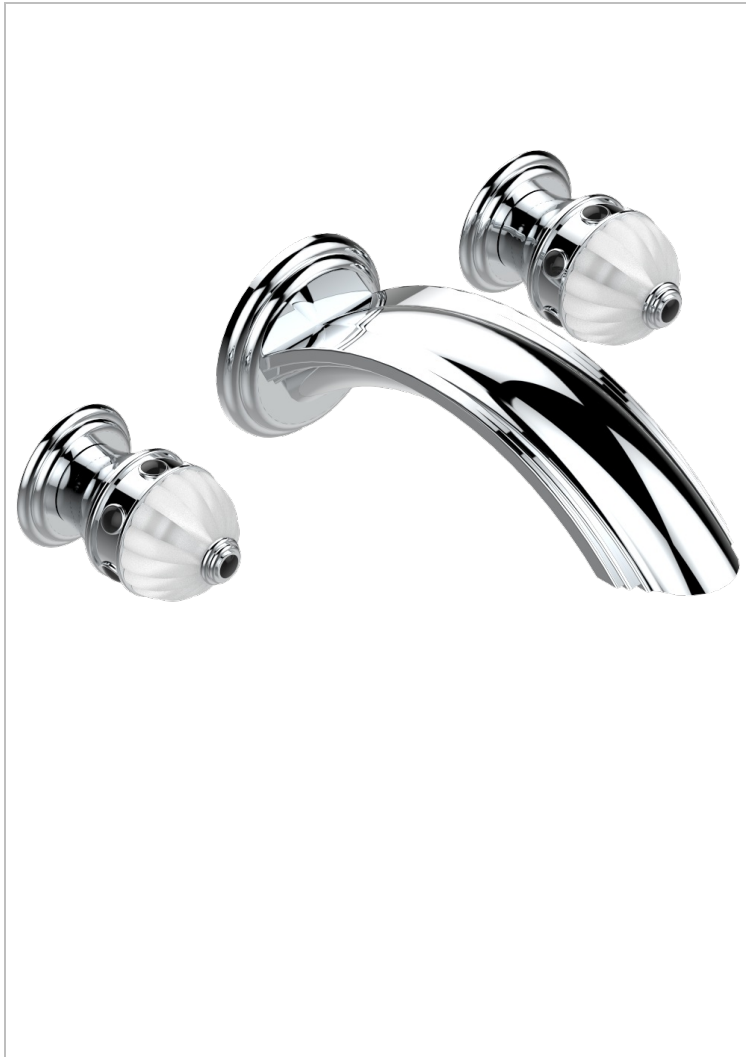

CHEVERNY ONICE NEGRO

U1V-40SGB

Trim only for wall mounted 3-hole basin mixer

THG[®]
PARIS

51983

21/01/2014

CARACTERÍSTICAS

- Cheverny Onice negro
- Trim only for wall mounted 3-hole basin mixer

PRODUCTOS RELACIONADOS

- Ref. G00-40AC Rough parts for wall mounted 3 hole mixer, cross handle version
- Ref. G00-40AM Rough parts for wall mounted 3 hole mixer, lever handle version

ACABADOS DISPONIBLES

Cerámica negra mate - D30
Cromo - A02
Cromo / dorado - G02
Cromo mate - C02
Dorado - F01
Dorado mate - F07

Dorado pálido - F30
Dorado pálido mate (sin barniz) - F31
Níquel - B01
Níquel mate - C01
Níquel viejo - H28
Pvd blush - H62