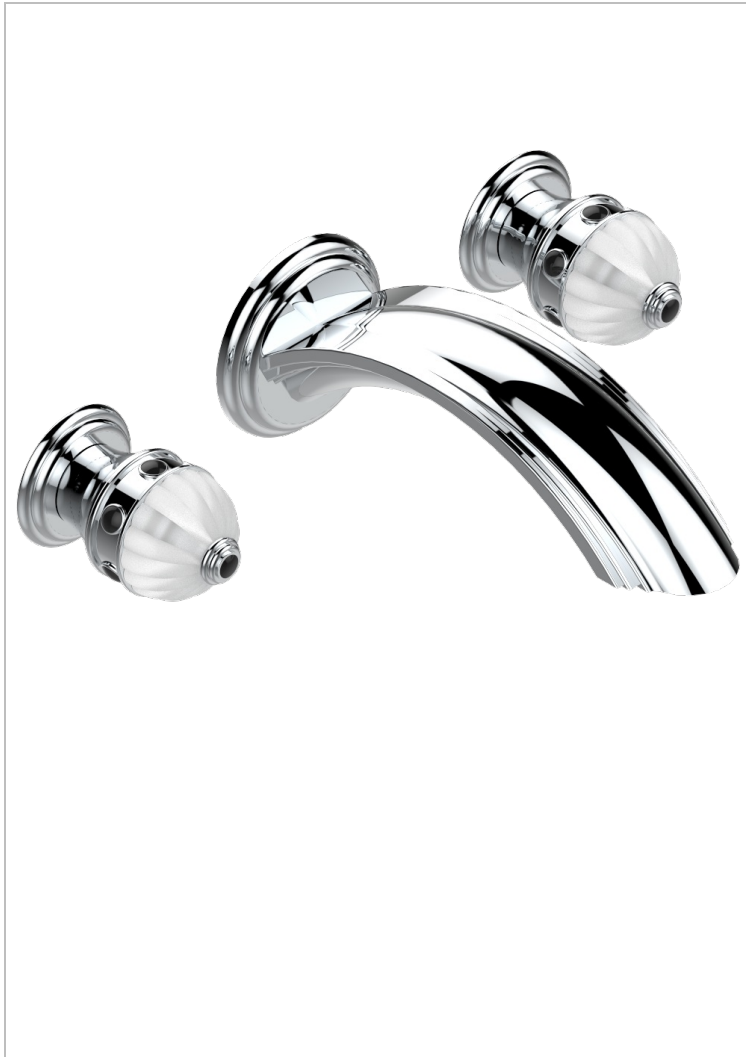

AMBOISE BLACK ONYX

A1M-41SGB

Trim for wall mounted 3-hole bath set only

THG[®]
PARIS

CHARACTERISTIC

- Amboise Black Onyx
- Trim for wall mounted 3-hole bath set only

RELATED SKU'S

- Ref. G00-40AM/US Rough parts for wall set (one counter clockwise and one clockwise cartridges)

AVAILABLE FINITIONS

Black ceram - D30
Blush PVD - H62
Brass color PVD - H49
Brown bronze color PVD - F33
Chrome polished - A02
Chrome polished / gold polished - G02

Gold color PVD - H52
Gold mat - F07
Gold polished - F01
Graphite PVD - H64
Matt Umber PVD - H67
Matt blush PVD - H60

Matt brass color PVD - H50
Matt brown bronze color PVD - F34
Matt chrome (American satin) - C02
Matt gold color PVD - H53
Matt graphite PVD - H65
Matt nickel (American satin) - C01

Matt nickel color PVD - H56
Nickel antique / Sovereign - H28
Nickel color PVD - H55
Nickel polished - B01
Soft gold - F30
Soft matt gold - F31