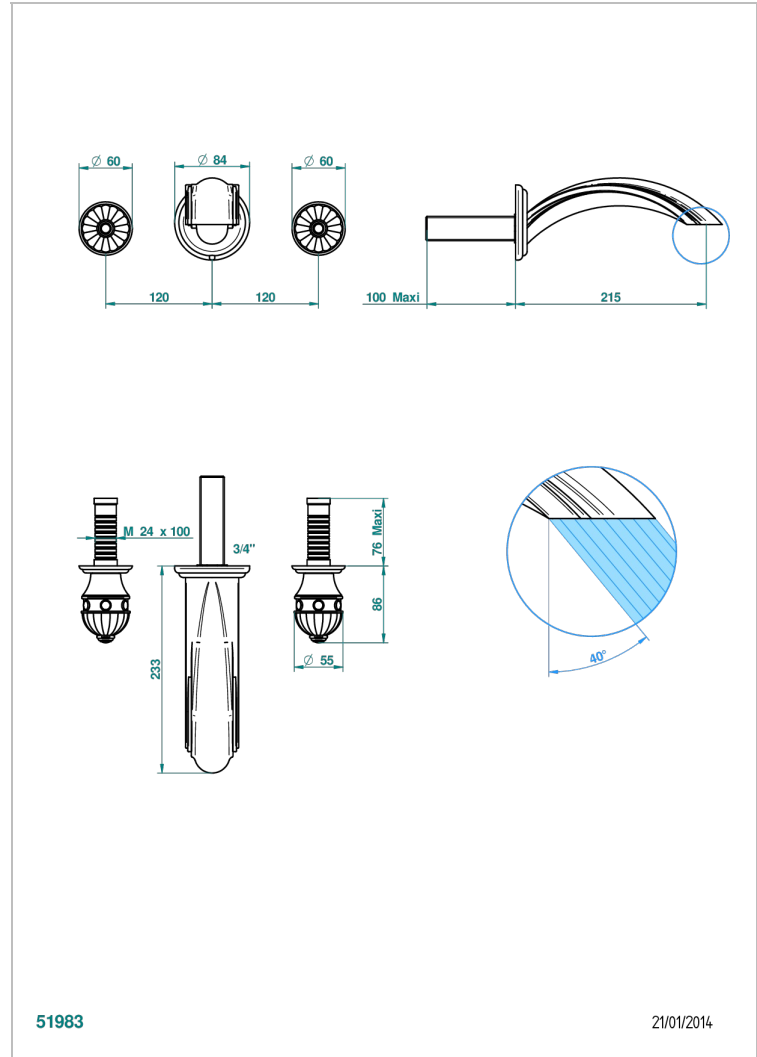

AMBOISE BLACK ONYX

A1M-41SGB

Trim for wall mounted 3-hole bath set only

THG[®]
PARIS

CHARACTERISTIC

- Amboise Black Onyx
- Trim for wall mounted 3-hole bath set only

RELATED SKU'S

- Ref. G00-40AM/US Rough parts for wall set (one counter clockwise and one clockwise cartridges)

AVAILABLE FINITIONS

Black ceram - D30
Blush PVD - H62
Brass color PVD - H49
Brown bronze color PVD - F33
Chrome polished - A02
Chrome polished / gold polished - G02

Gold color PVD - H52
Gold mat - F07
Gold polished - F01
Graphite PVD - H64
Matt Umber PVD - H67
Matt blush PVD - H60

Umber PVD - H66