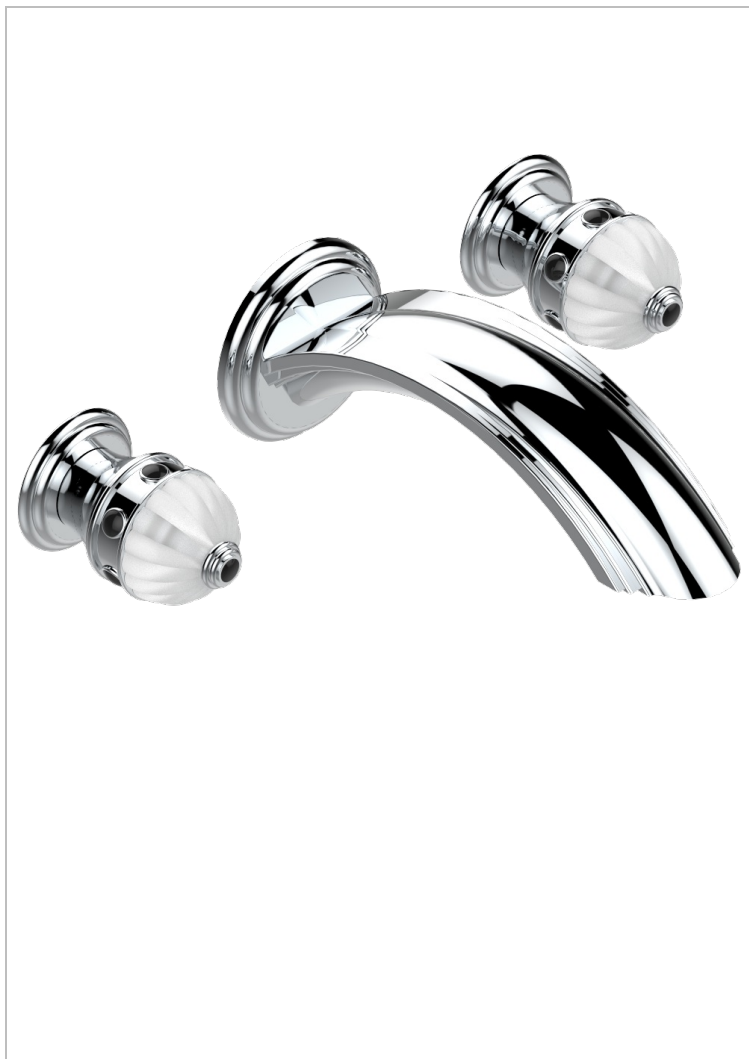

# AMBOISE BLACK ONYX

A1M-41SGB

Trim for wall mounted 3-hole bath set only

THG<sup>®</sup>  
PARIS

51983

21/01/2014

## CHARACTERISTIC

- Amboise Black Onyx
- Trim for wall mounted 3-hole bath set only

## RELATED SKU'S

- Ref. G00-40AM/US Rough parts for wall set (one counter clockwise and one clockwise cartridges)

## AVAILABLE FINITIONS

Black ceram - D30

Blush PVD - H62

Brass color PVD - H49

Brown bronze color PVD - F33

Chrome polished - A02

Chrome polished / gold polished - G02

Gold color PVD - H52