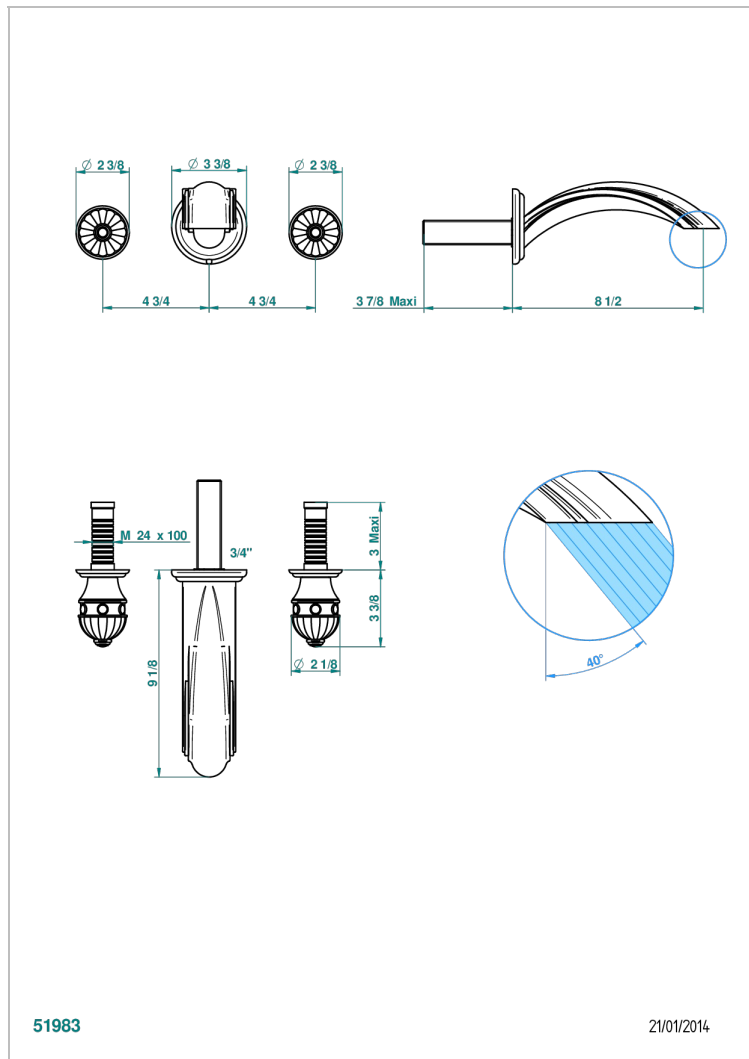

# AMBOISE BLACK ONYX

A1M-41SGB

Trim for wall mounted 3-hole bath set only

THG<sup>®</sup>  
PARIS

51983

21/01/2014

## CHARACTERISTIC

- Amboise Black Onyx
- Trim for wall mounted 3-hole bath set only

## RELATED SKU'S

- Ref. G00-40AM/US Rough parts for wall set (one counter clockwise and one clockwise cartridges)