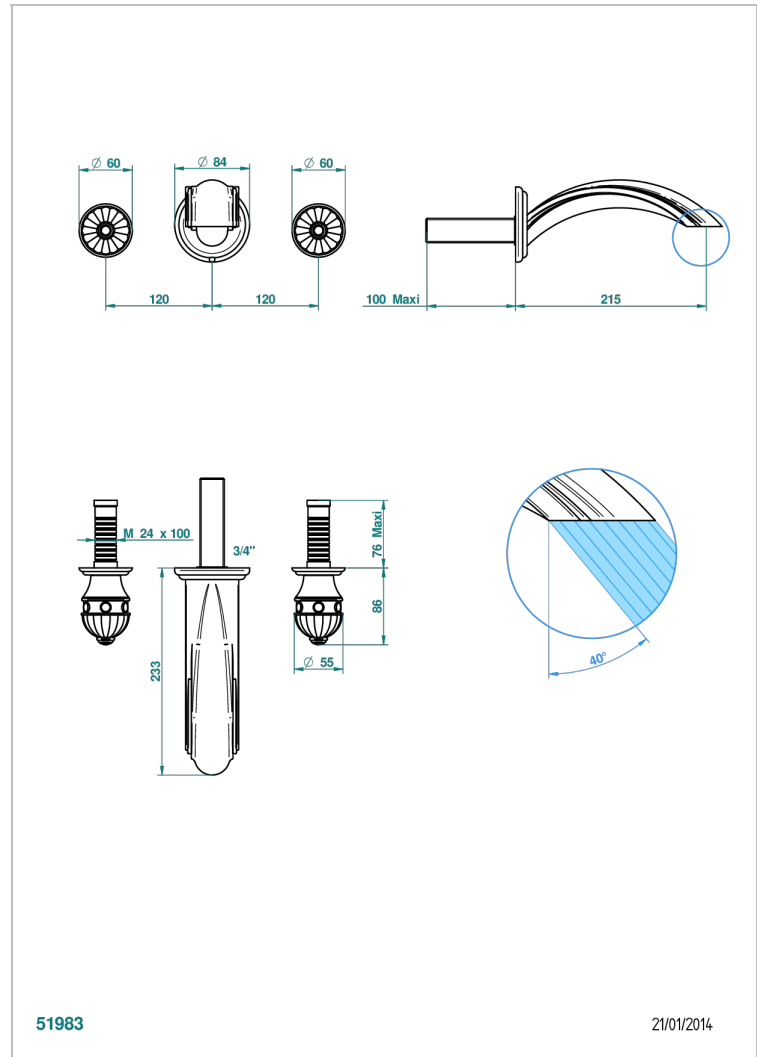

AMBOISE ONICE NEGRO

A1M-41SGB

Trim only for wall mounted 3-hole bath mixer

THG[®]
PARIS

CARACTERÍSTICAS

- Amboise Onice Negro
- Trim only for wall mounted 3-hole bath mixer

PRODUCTOS RELACIONADOS

- Ref. G00-40AC Rough parts for wall mounted 3 hole mixer, cross handle version
- Ref. G00-40AM Rough parts for wall mounted 3 hole mixer, lever handle version

ACABADOS DISPONIBLES

Cerámica negra mate - D30
Cromo - A02
Cromo / dorado - G02
Cromo mate - C02
Dorado - F01
Dorado mate - F07

Dorado pálido - F30
Dorado pálido mate (sin barniz) - F31
Níquel - B01
Níquel mate - C01
Níquel viejo - H28
Pvd blush - H62