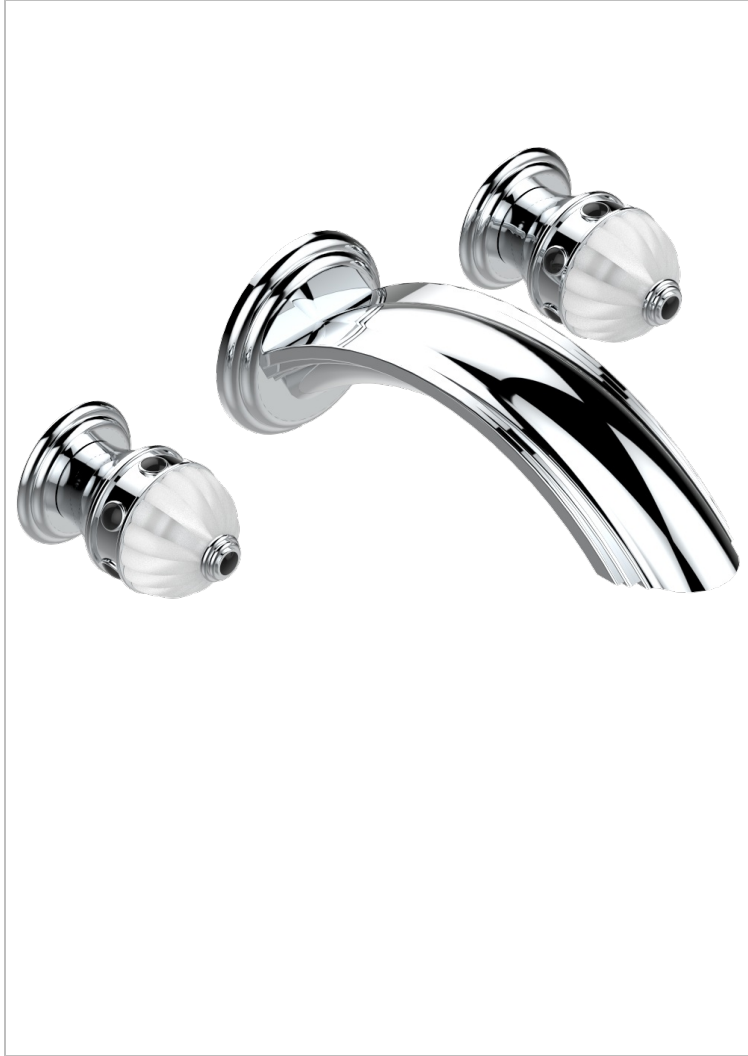

# AMBOISE BLACK ONYX

A1M-41SGB

Trim only for wall mounted 3-hole bath mixer

THG<sup>®</sup>  
PARIS

51983

21/01/2014

## CHARACTERISTIC

- Amboise Black Onyx
- Trim only for wall mounted 3-hole bath mixer

## RELATED SKU'S

- Ref. G00-40AC Rough parts for wall mounted 3 hole mixer, cross handle version
- Ref. G00-40AM Rough parts for wall mounted 3 hole mixer, lever handle version

## AVAILABLE FINITIONS

Antique nickel - H28  
Black ceram - D30  
Blush PVD - H62  
Brass color PVD - H49  
Brown bronze color PVD - F33  
Gold color PVD - H52

Graphite PVD - H64  
Matt Umber PVD - H67  
Matt blush PVD - H60  
Matt brass color PVD - H50  
Matt brown bronze color PVD - F34  
Matt chrome - C02