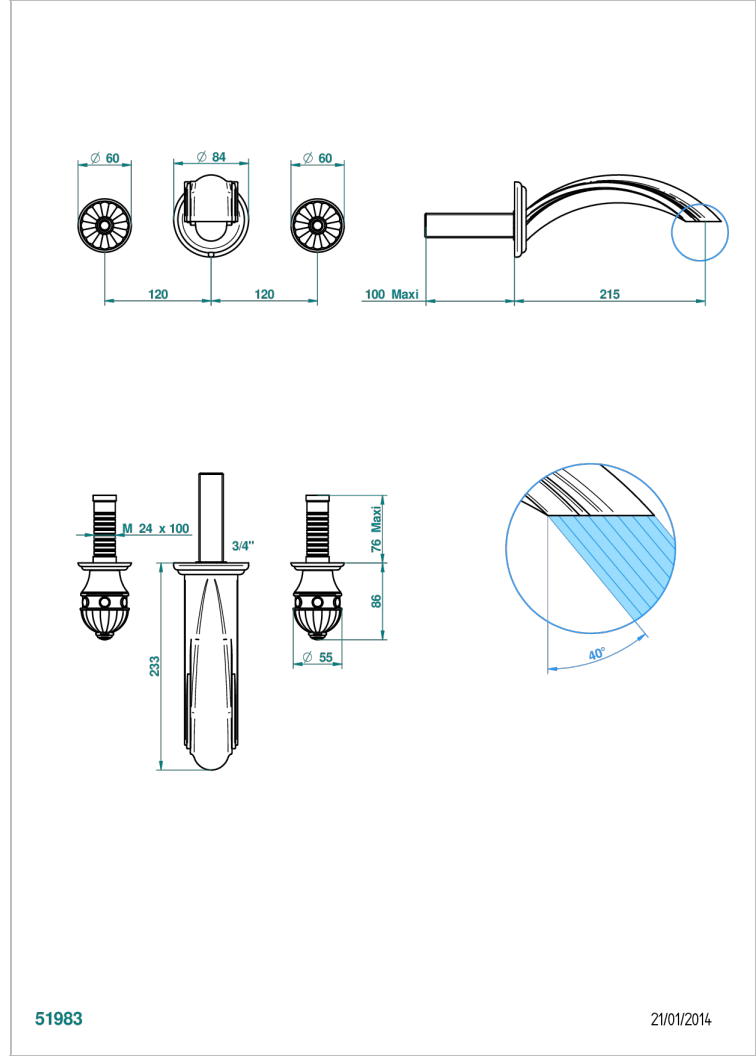

# AMBOISE BLACK ONYX

A1M-41SGB

Trim only for wall mounted 3-hole bath mixer

THG<sup>®</sup>  
PARIS

51983

21/01/2014

## CHARACTERISTIC

- Amboise Black Onyx
- Trim only for wall mounted 3-hole bath mixer

## RELATED SKU'S

- Ref. G00-40AC Rough parts for wall mounted 3 hole mixer, cross handle version
- Ref. G00-40AM Rough parts for wall mounted 3 hole mixer, lever handle version

## AVAILABLE FINITIONS

Antique nickel - H28  
Black ceram - D30  
Blush PVD - H62  
Brass color PVD - H49  
Brown bronze color PVD - F33  
Gold color PVD - H52

Graphite PVD - H64  
Matt Umber PVD - H67  
Matt blush PVD - H60  
Matt brass color PVD - H50  
Matt brown bronze color PVD - F34  
Matt chrome - C02