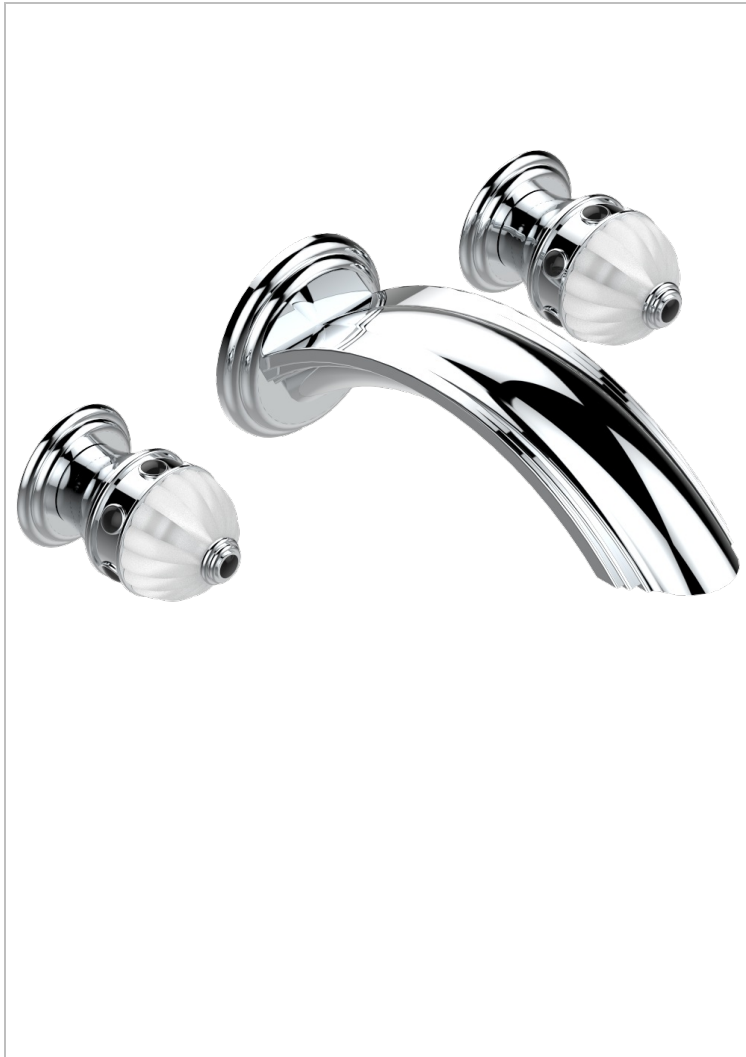

# AMBOISE ONICE NEGRO

A1M-41SGB

Trim only for wall mounted 3-hole bath mixer

THG<sup>®</sup>  
PARIS

## CARACTERÍSTICAS

- Amboise Onice Negro
- Trim only for wall mounted 3-hole bath mixer

## PRODUCTOS RELACIONADOS

- Ref. G00-40AC Rough parts for wall mounted 3 hole mixer, cross handle version
- Ref. G00-40AM Rough parts for wall mounted 3 hole mixer, lever handle version

## ACABADOS DISPONIBLES

Cerámica negra mate - D30  
Cromo - A02  
Cromo / dorado - G02  
Cromo mate - C02  
Dorado - F01  
Dorado mate - F07

Dorado pálido - F30  
Dorado pálido mate (sin barniz) - F31  
Níquel - B01  
Níquel mate - C01  
Níquel viejo - H28  
Pvd blush - H62