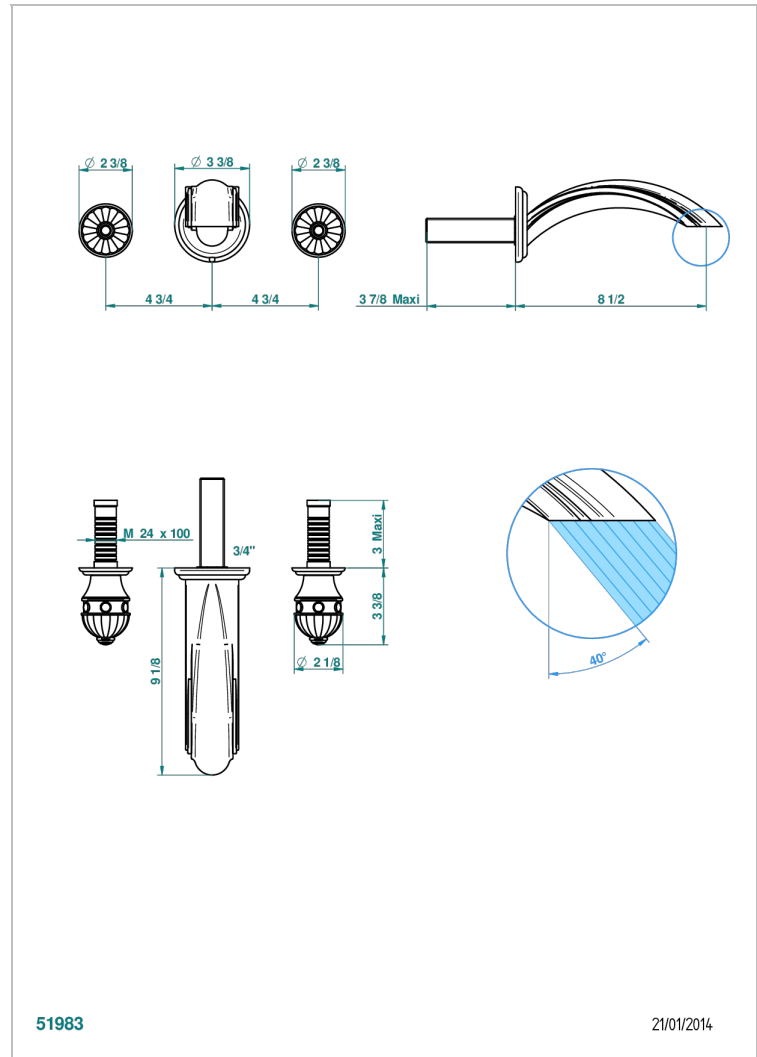

# AMBOISE ONICE NEGRO

A1M-41SGB

Trim only for wall mounted 3-hole bath mixer

THG<sup>®</sup>  
PARIS

## CARACTERÍSTICAS

- Amboise Onice Negro
- Trim only for wall mounted 3-hole bath mixer

## PRODUCTOS RELACIONADOS

- Ref. G00-40AC Rough parts for wall mounted 3 hole mixer, cross handle version
- Ref. G00-40AM Rough parts for wall mounted 3 hole mixer, lever handle version