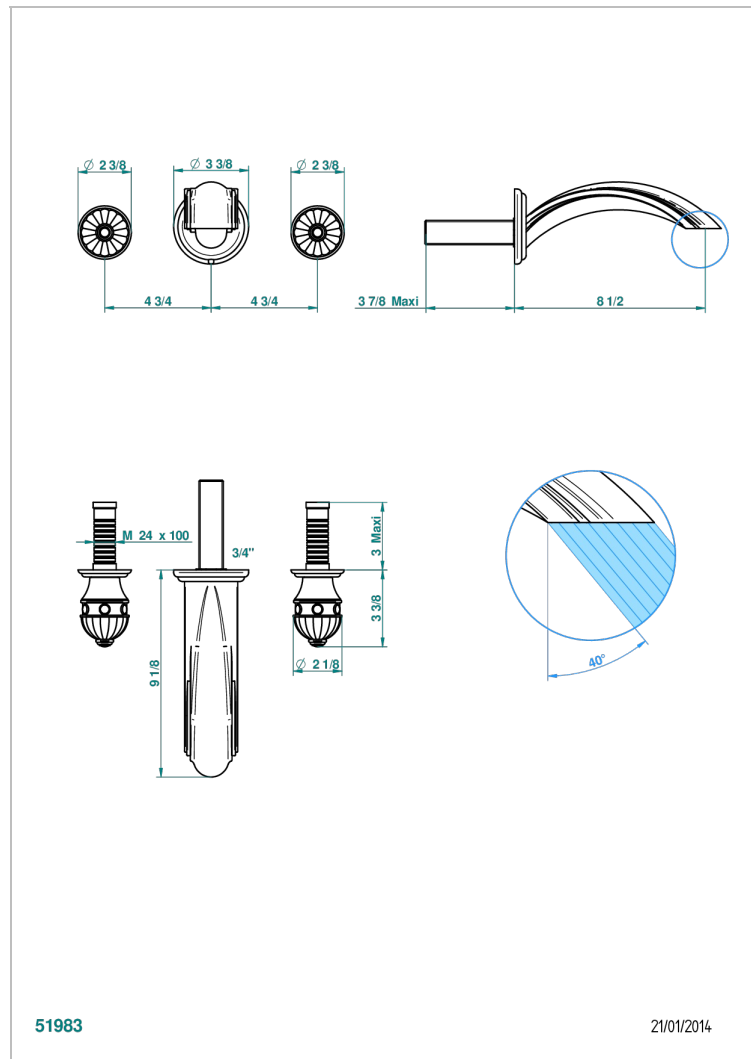

# AMBOISE BLACK ONYX

A1M-41SGB

Trim only for wall mounted 3-hole bath mixer

THG<sup>®</sup>  
PARIS

## CHARACTERISTIC

- Amboise Black Onyx
- Trim only for wall mounted 3-hole bath mixer

## RELATED SKU'S

- Ref. G00-40AC Rough parts for wall mounted 3 hole mixer, cross handle version
- Ref. G00-40AM Rough parts for wall mounted 3 hole mixer, lever handle version