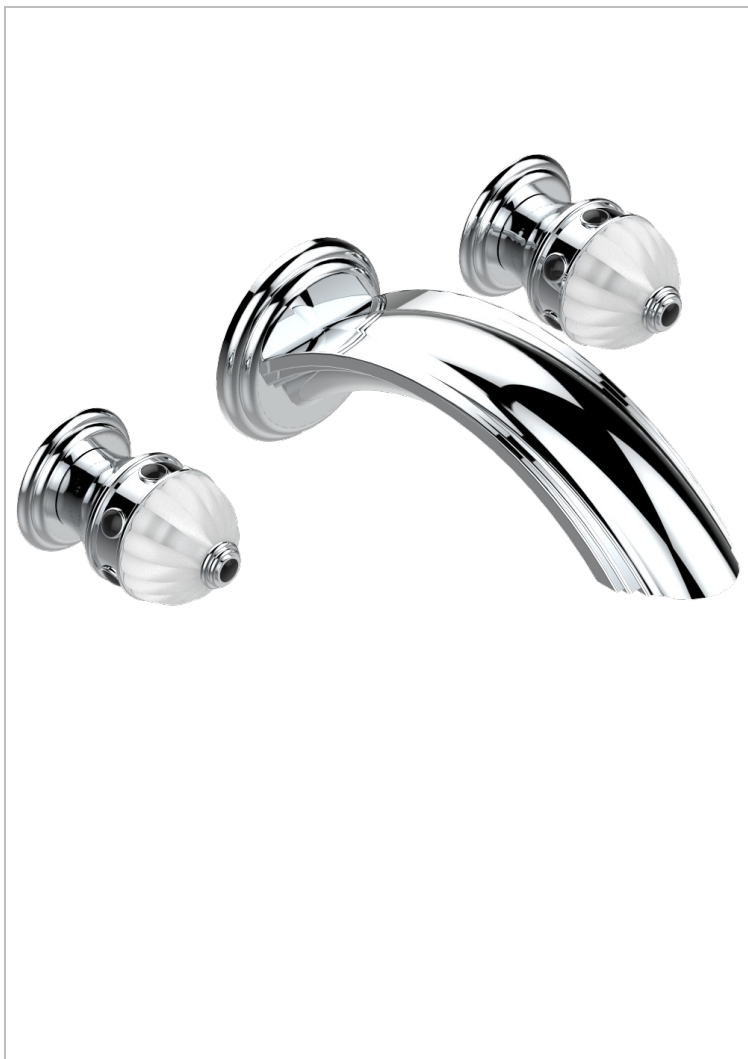

# AMBOISE BLACK ONYX

A1M-41SGB

Trim only for wall mounted 3-hole bath mixer

THG<sup>®</sup>  
PARIS

## CHARACTERISTIC

- Amboise Black Onyx
- Trim only for wall mounted 3-hole bath mixer

## RELATED SKU'S

- Ref. G00-40AC Rough parts for wall mounted 3 hole mixer, cross handle version
- Ref. G00-40AM Rough parts for wall mounted 3 hole mixer, lever handle version

## AVAILABLE FINITIONS

Antique nickel - H28  
Black ceram - D30  
Blush PVD - H62  
Brass color PVD - H49  
Brown bronze color PVD - F33  
Gold color PVD - H52

Graphite PVD - H64  
Matt Umber PVD - H67  
Matt blush PVD - H60  
Matt brass color PVD - H50  
Matt brown bronze color PVD - F34  
Matt chrome - C02