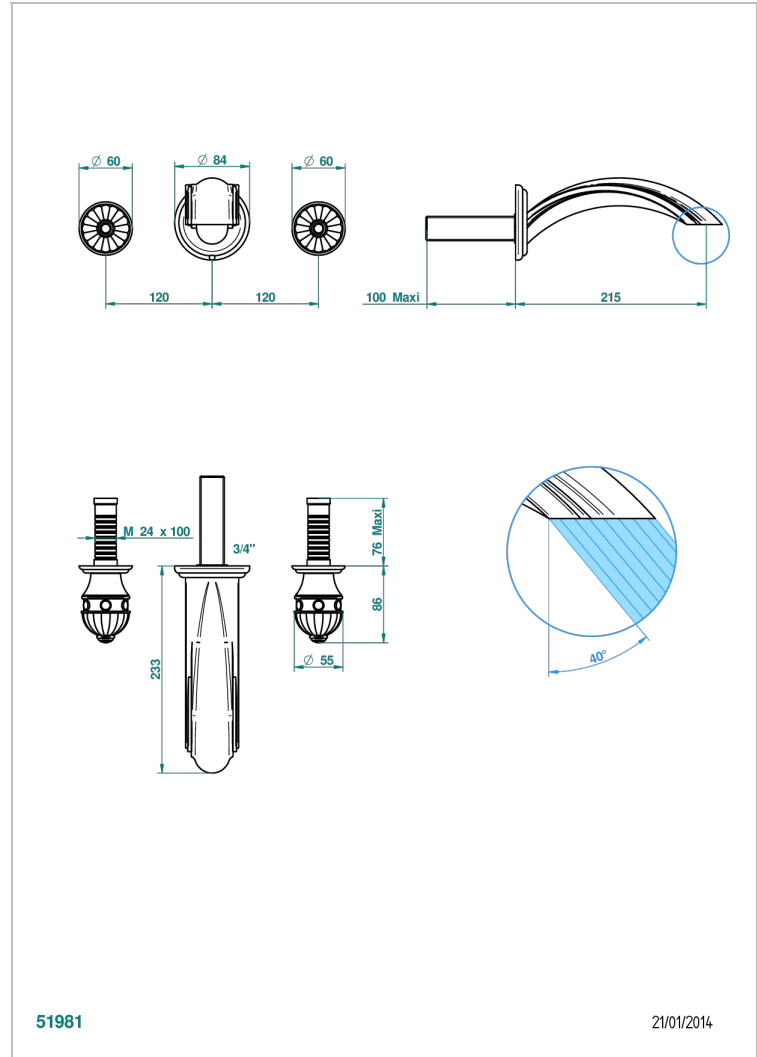

CHEVERNY RED JASPER

A1U-41SGB

Trim for wall mounted 3-hole bath set only

THG[®]
PARIS

51981

21/01/2014

CHARACTERISTIC

- Cheverny red Jasper
- Trim for wall mounted 3-hole bath set only

RELATED SKU'S

- Ref. G00-40AM/US Rough parts for wall set (one counter clockwise and one clockwise cartridges)

AVAILABLE FINITIONS

Black ceram - D30
Blush PVD - H62
Brass color PVD - H49
Brown bronze color PVD - F33
Chrome polished - A02
Chrome polished / gold polished - G02

Matt nickel color PVD - H56
Nickel antique / Sovereign - H28
Nickel color PVD - H55
Nickel polished - B01
Soft gold - F30
Soft matt gold - F31

Umber PVD - H66