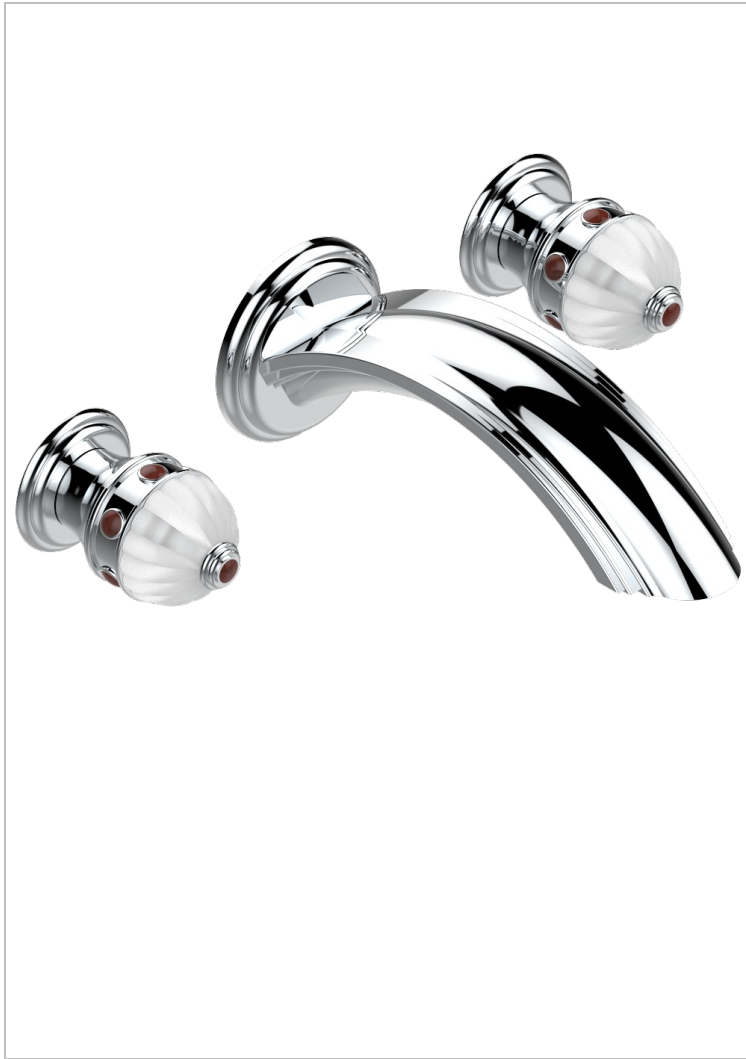

CHEVERNY RED JASPER

A1U-41SGB

Trim for wall mounted 3-hole bath set only

THG[®]
PARIS

CHARACTERISTIC

- Cheverny red Jasper
- Trim for wall mounted 3-hole bath set only

RELATED SKU'S

- Ref. G00-40AM/US Rough parts for wall set (one counter clockwise and one clockwise cartridges)

AVAILABLE FINITIONS

Black ceram - D30
Blush PVD - H62
Brass color PVD - H49
Brown bronze color PVD - F33
Chrome polished - A02
Chrome polished / gold polished - G02

Gold color PVD - H52
Gold mat - F07
Gold polished - F01
Graphite PVD - H64
Matt Umber PVD - H67
Matt blush PVD - H60

Matt brass color PVD - H50
Matt brown bronze color PVD - F34
Matt chrome (American satin) - C02
Matt gold color PVD - H53
Matt graphite PVD - H65
Matt nickel (American satin) - C01

Matt nickel color PVD - H56
Nickel antique / Sovereign - H28
Nickel color PVD - H55
Nickel polished - B01
Soft gold - F30
Soft matt gold - F31