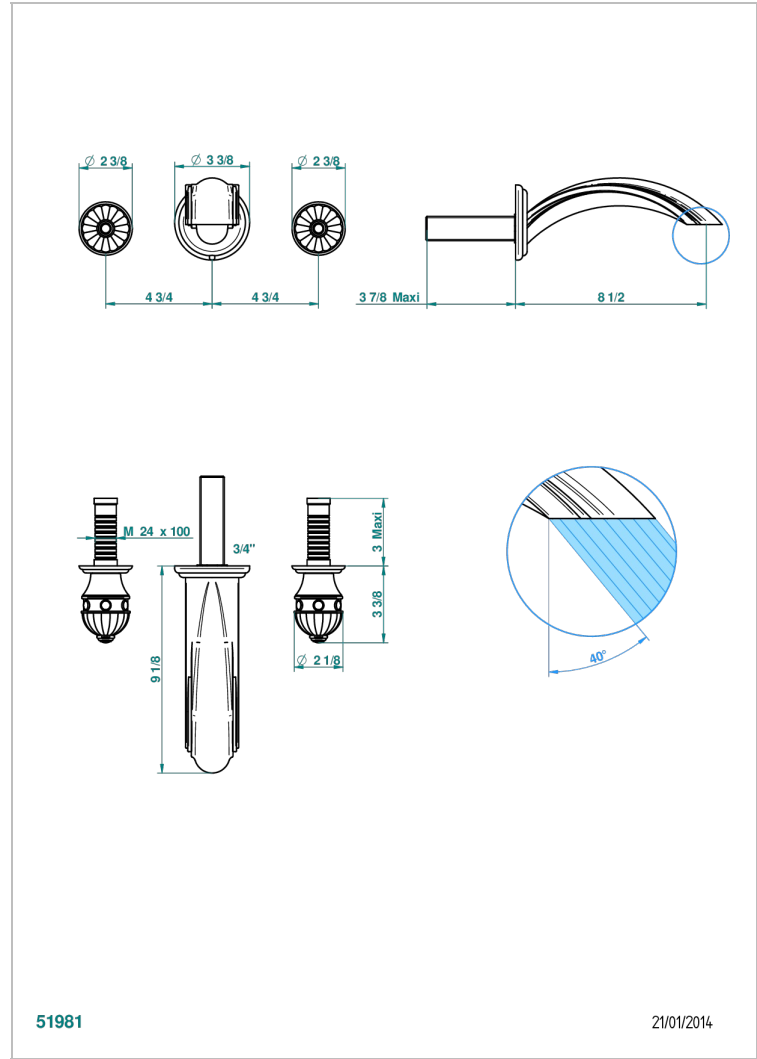

CHEVERNY RED JASPER

A1U-41SGB

Trim for wall mounted 3-hole bath set only

THG[®]
PARIS

CHARACTERISTIC

- Cheverny red Jasper
- Trim for wall mounted 3-hole bath set only

RELATED SKU'S

- Ref. G00-40AM/US Rough parts for wall set (one counter clockwise and one clockwise cartridges)

AVAILABLE FINITIONS

Black ceram - D30
Blush PVD - H62
Brass color PVD - H49
Brown bronze color PVD - F33
Chrome polished - A02
Chrome polished / gold polished - G02

Gold color PVD - H52
Gold mat - F07
Gold polished - F01
Graphite PVD - H64
Matt Umber PVD - H67
Matt blush PVD - H60

Umber PVD - H66