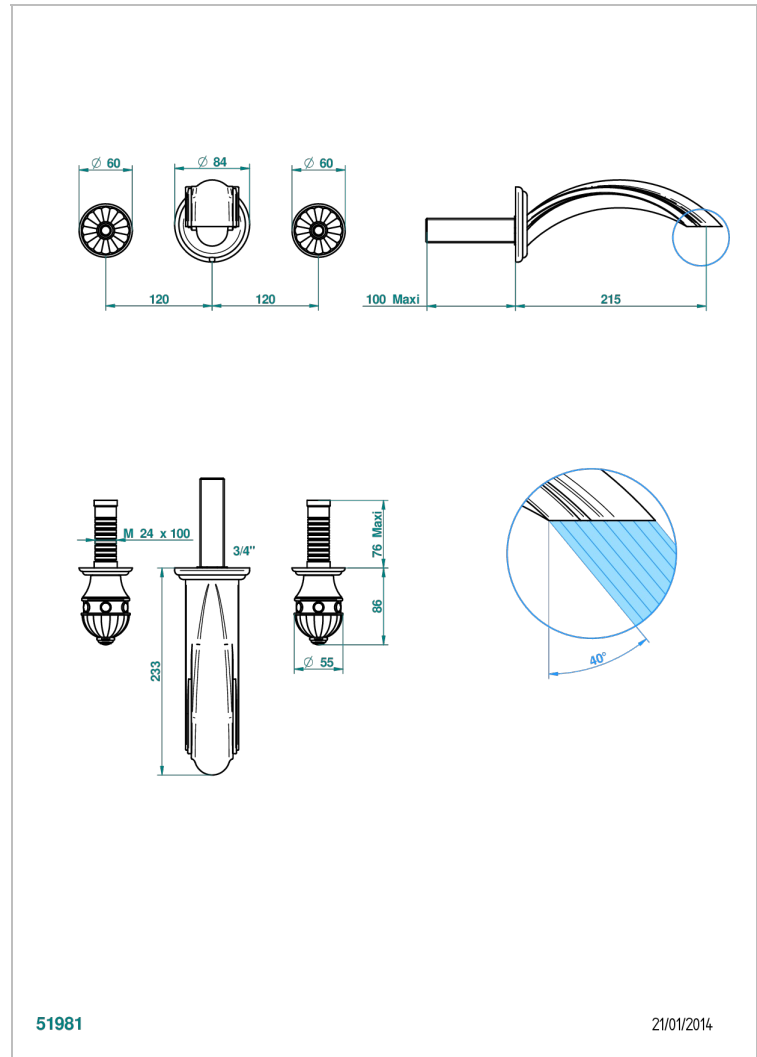

# CHEVERNY RED JASPER

A1U-41SGB

Trim only for wall mounted 3-hole bath mixer

THG<sup>®</sup>  
PARIS

## CHARACTERISTIC

- Cheverny red Jasper
- Trim only for wall mounted 3-hole bath mixer

## RELATED SKU'S

- Ref. G00-40AC Rough parts for wall mounted 3 hole mixer, cross handle version
- Ref. G00-40AM Rough parts for wall mounted 3 hole mixer, lever handle version

## AVAILABLE FINITIONS

Antique nickel - H28  
Black ceram - D30  
Blush PVD - H62  
Brass color PVD - H49  
Brown bronze color PVD - F33  
Gold color PVD - H52

Graphite PVD - H64  
Matt Umber PVD - H67  
Matt blush PVD - H60  
Matt brass color PVD - H50  
Matt brown bronze color PVD - F34  
Matt chrome - C02