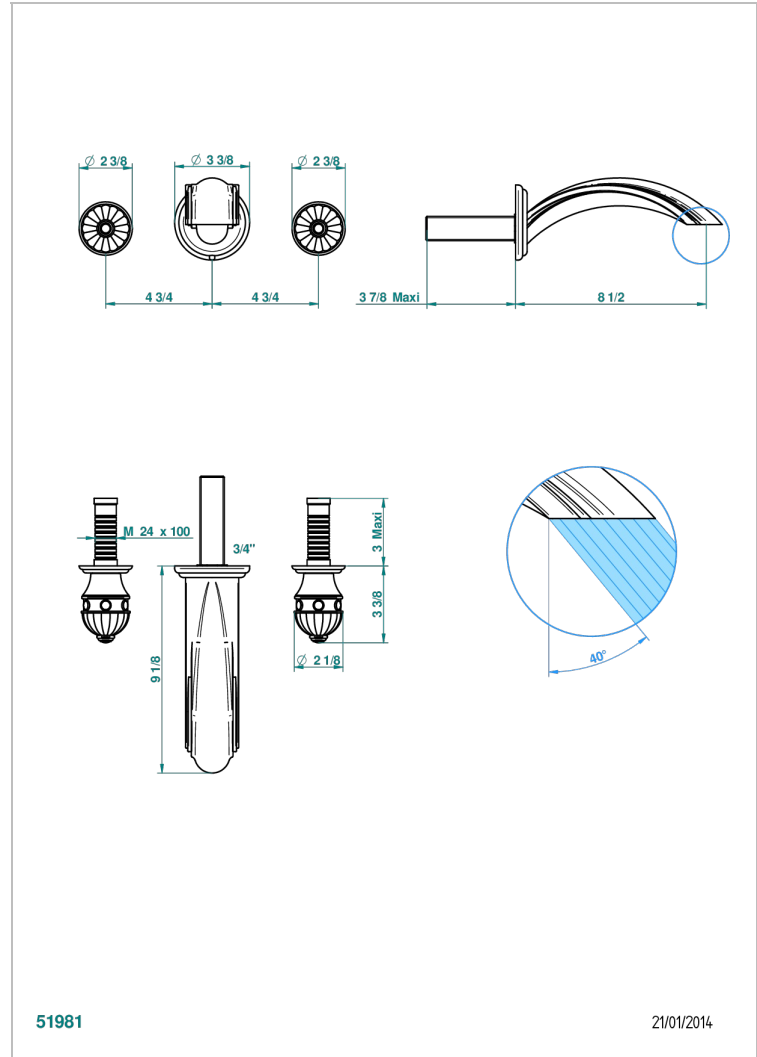

CHEVERNY RED JASPER

A1U-41SGB

Trim only for wall mounted 3-hole bath mixer

THG[®]
PARIS

CHARACTERISTIC

- Cheverny red Jasper
- Trim only for wall mounted 3-hole bath mixer

RELATED SKU'S

- Ref. G00-40AC Rough parts for wall mounted 3 hole mixer, cross handle version
- Ref. G00-40AM Rough parts for wall mounted 3 hole mixer, lever handle version

AVAILABLE FINITIONS

Antique nickel - H28
Black ceram - D30
Blush PVD - H62
Brass color PVD - H49
Brown bronze color PVD - F33
Gold color PVD - H52

Graphite PVD - H64
Matt Umber PVD - H67
Matt blush PVD - H60
Matt brass color PVD - H50
Matt brown bronze color PVD - F34
Matt chrome - C02