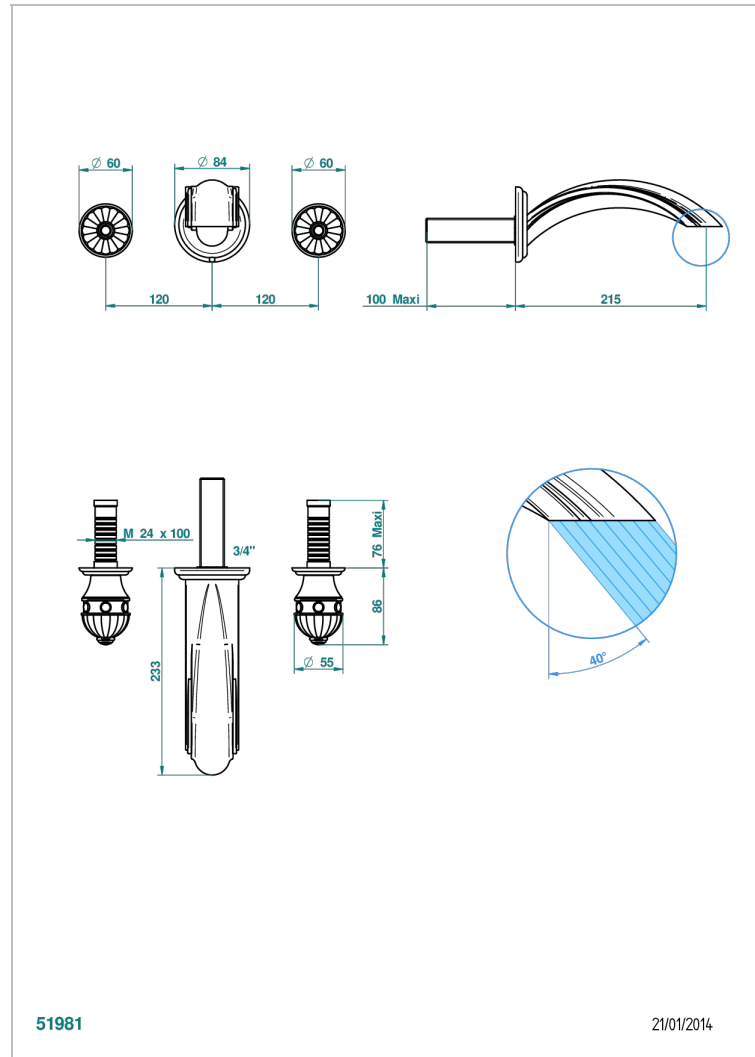

# CHEVERNY RED JASPER

A1U-40SGB

Trim only for wall mounted 3-hole basin mixer

THG<sup>®</sup>  
PARIS

## CHARACTERISTIC

- Cheverny red Jasper
- Trim only for wall mounted 3-hole basin mixer

## RELATED SKU'S

- Ref. G00-40AC Rough parts for wall mounted 3 hole mixer, cross handle version
- Ref. G00-40AM Rough parts for wall mounted 3 hole mixer, lever handle version

## AVAILABLE FINITIONS

Antique nickel - H28  
Black ceram - D30  
Blush PVD - H62  
Brass color PVD - H49  
Brown bronze color PVD - F33  
Gold color PVD - H52

Graphite PVD - H64  
Matt Umber PVD - H67  
Matt blush PVD - H60  
Matt brass color PVD - H50  
Matt brown bronze color PVD - F34  
Matt chrome - C02