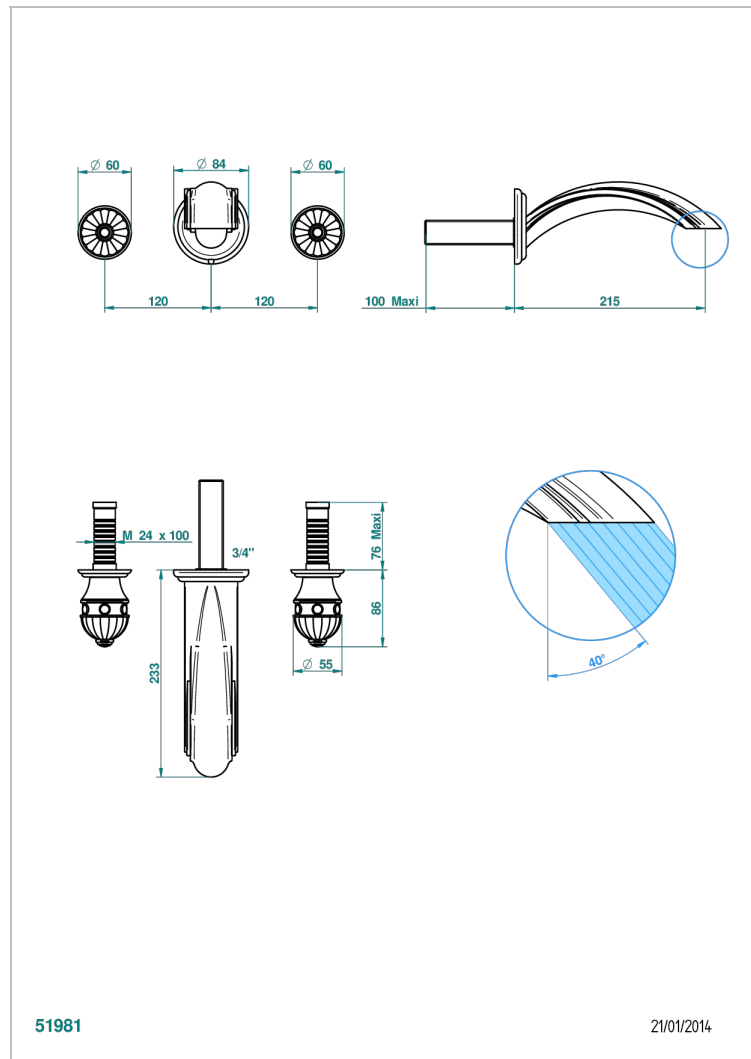

CHEVERNY JASPE ROJO

A1U-40SGB

Trim only for wall mounted 3-hole basin mixer

THG[®]
PARIS

51981

21/01/2014

CARACTERÍSTICAS

- Cheverny Jaspe Rojo
- Trim only for wall mounted 3-hole basin mixer

PRODUCTOS RELACIONADOS

- Ref. G00-40AC Rough parts for wall mounted 3 hole mixer, cross handle version
- Ref. G00-40AM Rough parts for wall mounted 3 hole mixer, lever handle version

ACABADOS DISPONIBLES