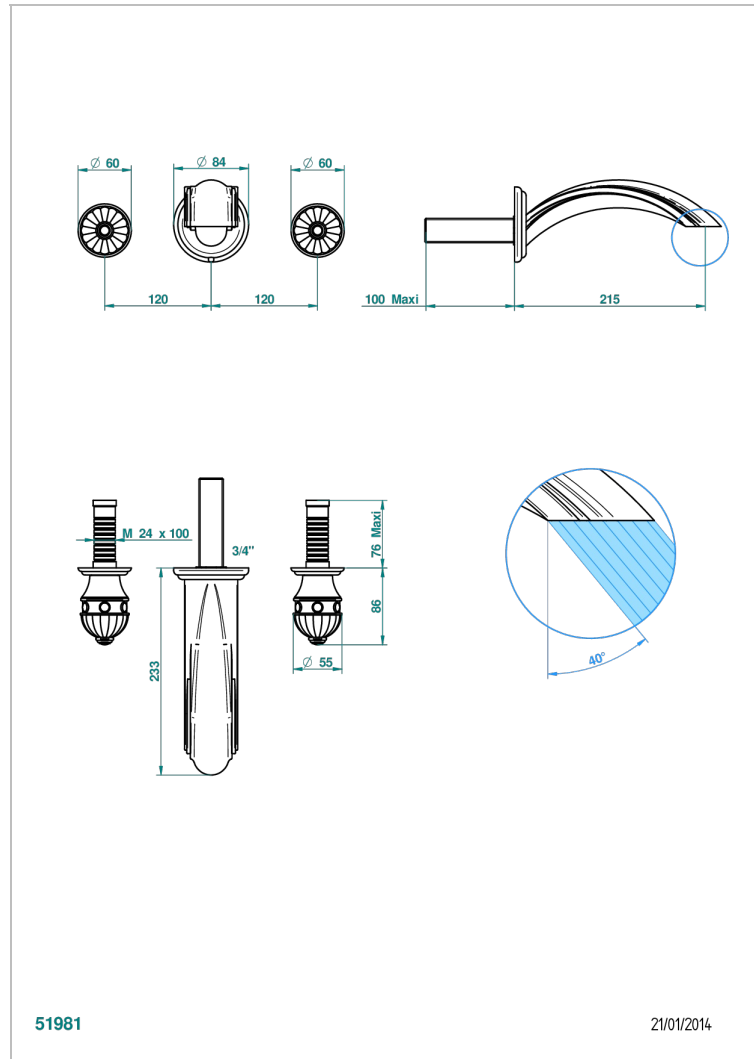

# CHEVERNY RED JASPER

A1U-40SGB

Trim only for wall mounted 3-hole basin mixer

THG<sup>®</sup>  
PARIS

## CHARACTERISTIC

- Cheverny red Jasper
- Trim only for wall mounted 3-hole basin mixer

## RELATED SKU'S

- Ref. G00-40AC Rough parts for wall mounted 3 hole mixer, cross handle version
- Ref. G00-40AM Rough parts for wall mounted 3 hole mixer, lever handle version

## AVAILABLE FINITIONS

Antique nickel - H28  
Black ceram - D30  
Blush PVD - H62  
Brass color PVD - H49  
Brown bronze color PVD - F33  
Gold color PVD - H52

Graphite PVD - H64  
Matt Umber PVD - H67  
Matt blush PVD - H60  
Matt brass color PVD - H50  
Matt brown bronze color PVD - F34  
Matt chrome - C02