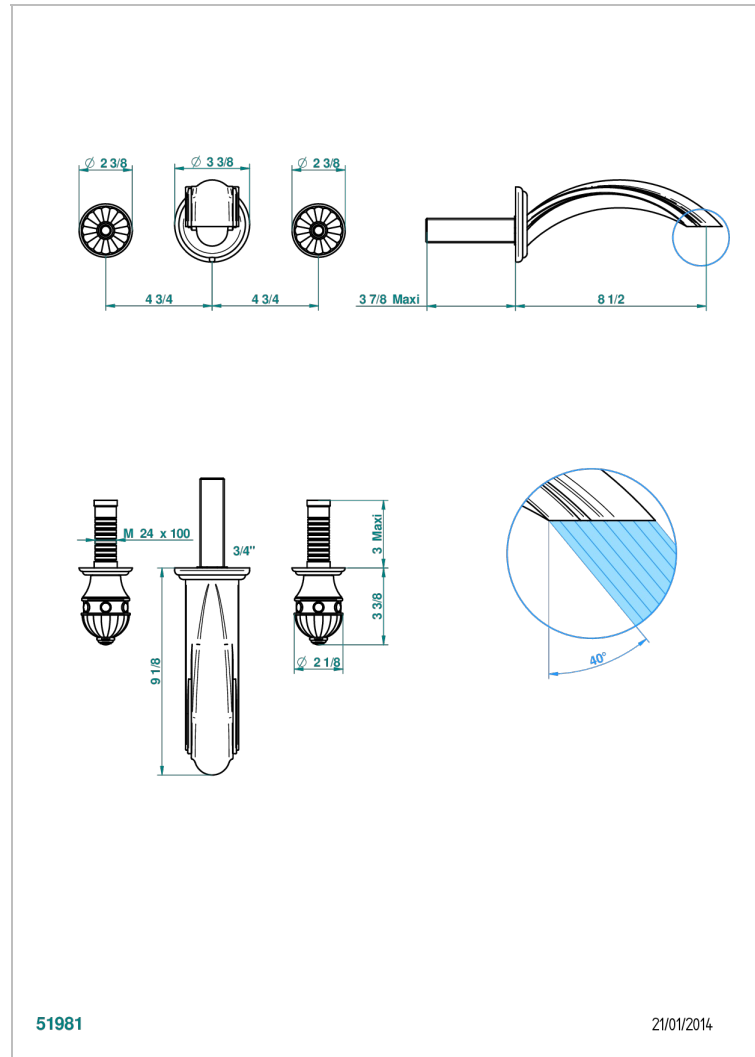

# CHEVERNY JASPE ROJO

A1U-40SGB

Trim only for wall mounted 3-hole basin mixer

THG<sup>®</sup>  
PARIS

## CARACTERÍSTICAS

- Cheverny Jaspe Rojo
- Trim only for wall mounted 3-hole basin mixer

## PRODUCTOS RELACIONADOS

- Ref. G00-40AC Rough parts for wall mounted 3 hole mixer, cross handle version
- Ref. G00-40AM Rough parts for wall mounted 3 hole mixer, lever handle version