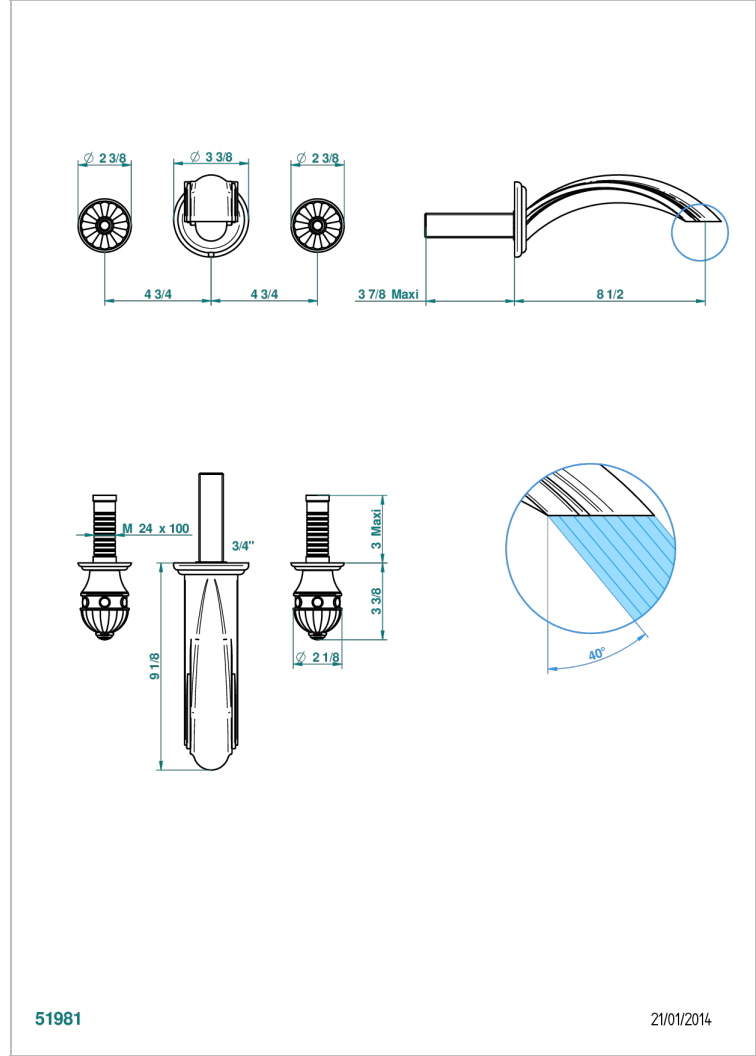

# CHEVERNY RED JASPER

A1U-40SGB

Trim only for wall mounted 3-hole basin mixer

THG<sup>®</sup>  
PARIS

## CHARACTERISTIC

- Cheverny red Jasper
- Trim only for wall mounted 3-hole basin mixer

## RELATED SKU'S

- Ref. G00-40AC Rough parts for wall mounted 3 hole mixer, cross handle version
- Ref. G00-40AM Rough parts for wall mounted 3 hole mixer, lever handle version

## AVAILABLE FINITIONS

Antique nickel - H28  
Black ceram - D30  
Blush PVD - H62  
Brass color PVD - H49  
Brown bronze color PVD - F33  
Gold color PVD - H52

Graphite PVD - H64  
Matt Umber PVD - H67  
Matt blush PVD - H60  
Matt brass color PVD - H50  
Matt brown bronze color PVD - F34  
Matt chrome - C02