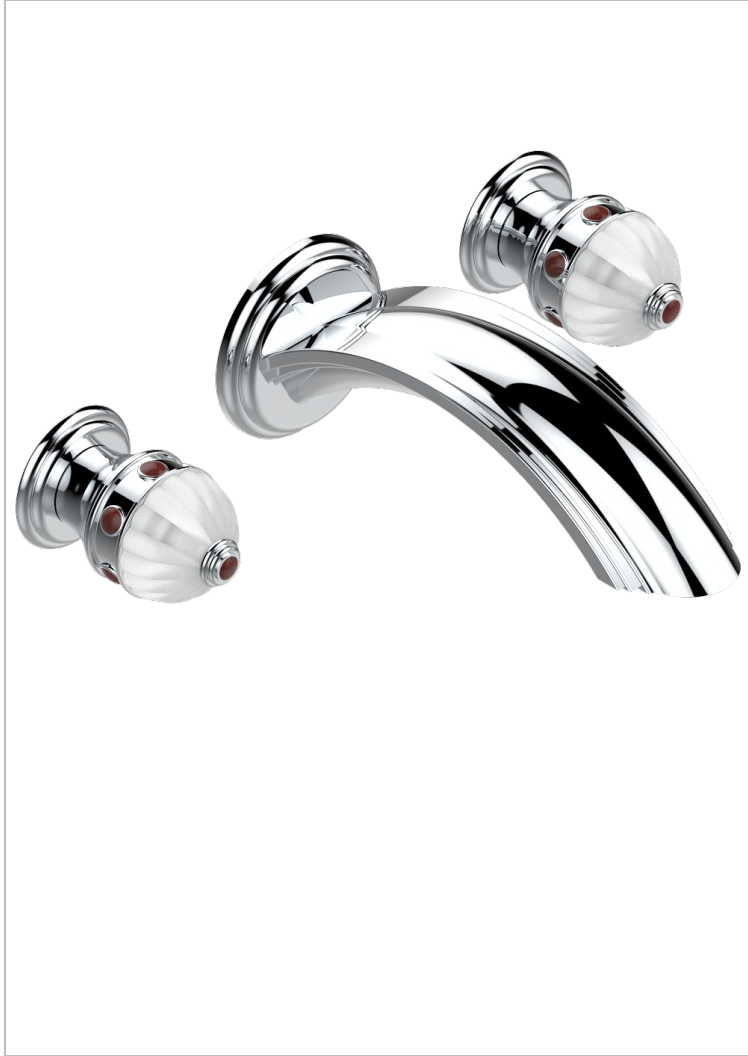

# CHEVERNY RED JASPER

A1U-40SGB

Trim only for wall mounted 3-hole basin mixer

THG<sup>®</sup>  
PARIS

## CHARACTERISTIC

- Cheverny red Jasper
- Trim only for wall mounted 3-hole basin mixer

## RELATED SKU'S

- Ref. G00-40AC Rough parts for wall mounted 3 hole mixer, cross handle version
- Ref. G00-40AM Rough parts for wall mounted 3 hole mixer, lever handle version

## AVAILABLE FINITIONS

Antique nickel - H28  
Black ceram - D30  
Blush PVD - H62  
Brass color PVD - H49  
Brown bronze color PVD - F33  
Gold color PVD - H52

Graphite PVD - H64  
Matt Umber PVD - H67  
Matt blush PVD - H60  
Matt brass color PVD - H50  
Matt brown bronze color PVD - F34  
Matt chrome - C02