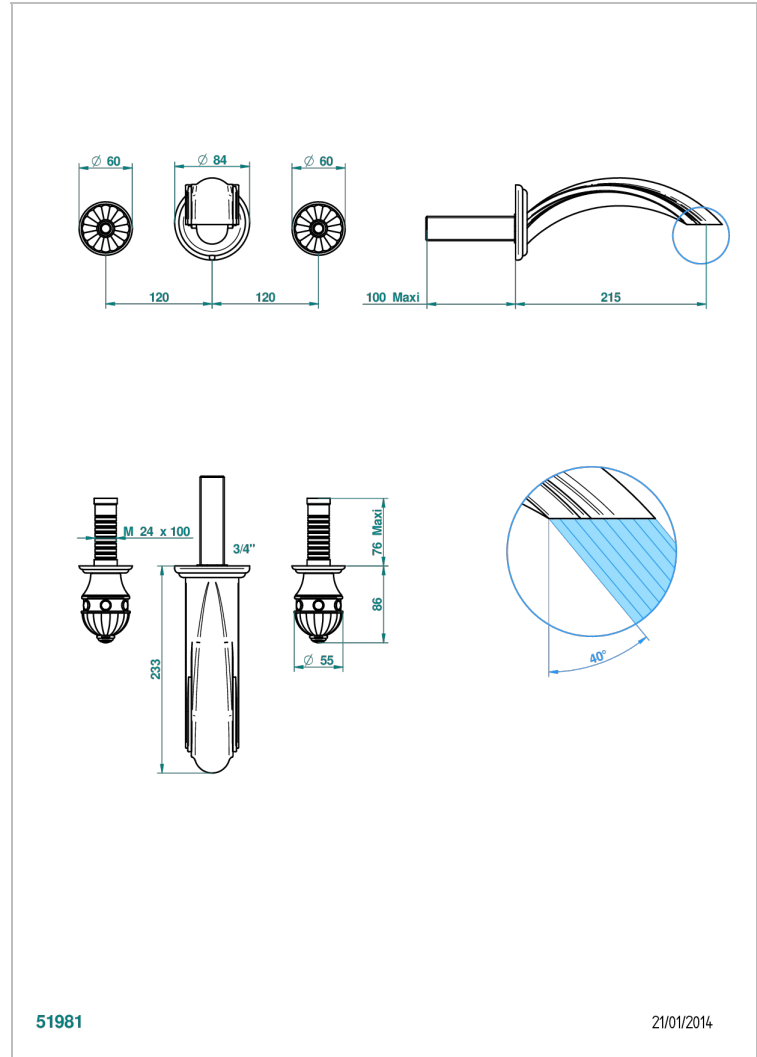

# CHEVERNY JASPE ROJO

A1U-40SGB

Trim only for wall mounted 3-hole basin mixer

THG<sup>®</sup>  
PARIS

## CARACTERÍSTICAS

- Cheverny Jaspe Rojo
- Trim only for wall mounted 3-hole basin mixer

## PRODUCTOS RELACIONADOS

- Ref. G00-40AC Rough parts for wall mounted 3 hole mixer, cross handle version
- Ref. G00-40AM Rough parts for wall mounted 3 hole mixer, lever handle version