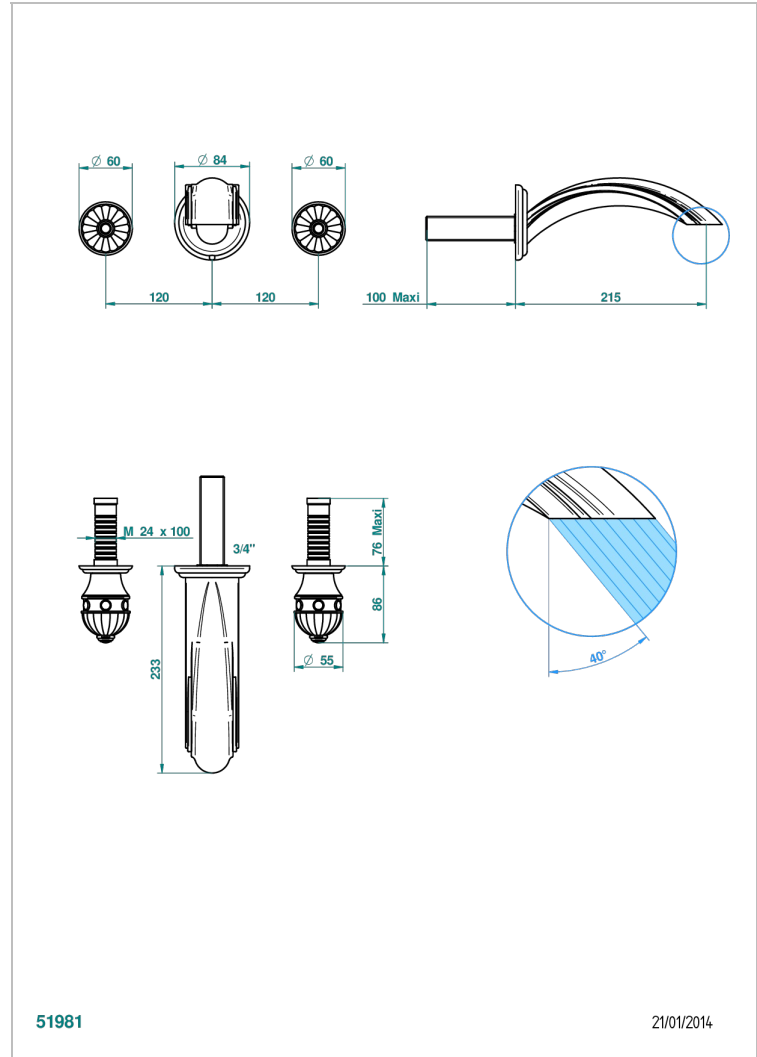

CHEVERNY RED JASPER

A1U-40SGB

Trim only for wall mounted 3-hole basin mixer

THG[®]
PARIS

CHARACTERISTIC

- Cheverny red Jasper
- Trim only for wall mounted 3-hole basin mixer

RELATED SKU'S

- Ref. G00-40AC Rough parts for wall mounted 3 hole mixer, cross handle version
- Ref. G00-40AM Rough parts for wall mounted 3 hole mixer, lever handle version

AVAILABLE FINITIONS

Antique nickel - H28
Black ceram - D30
Blush PVD - H62
Brass color PVD - H49
Brown bronze color PVD - F33
Gold color PVD - H52

Graphite PVD - H64
Matt Umber PVD - H67
Matt blush PVD - H60
Matt brass color PVD - H50
Matt brown bronze color PVD - F34
Matt chrome - C02

Matt gold - F07
Matt gold color PVD - H53
Matt graphite PVD - H65
Matt nickel (color finish) - C01
Matt nickel color PVD - H56
Nickel color PVD - H55

Polished chrome (color finish) - A02
Polished chrome / Polished gold (color finish) - G02
Polished gold (color finish) - F01
Polished nickel - B01
Soft gold - F30
Soft matt gold - F31
Umber PVD - H66