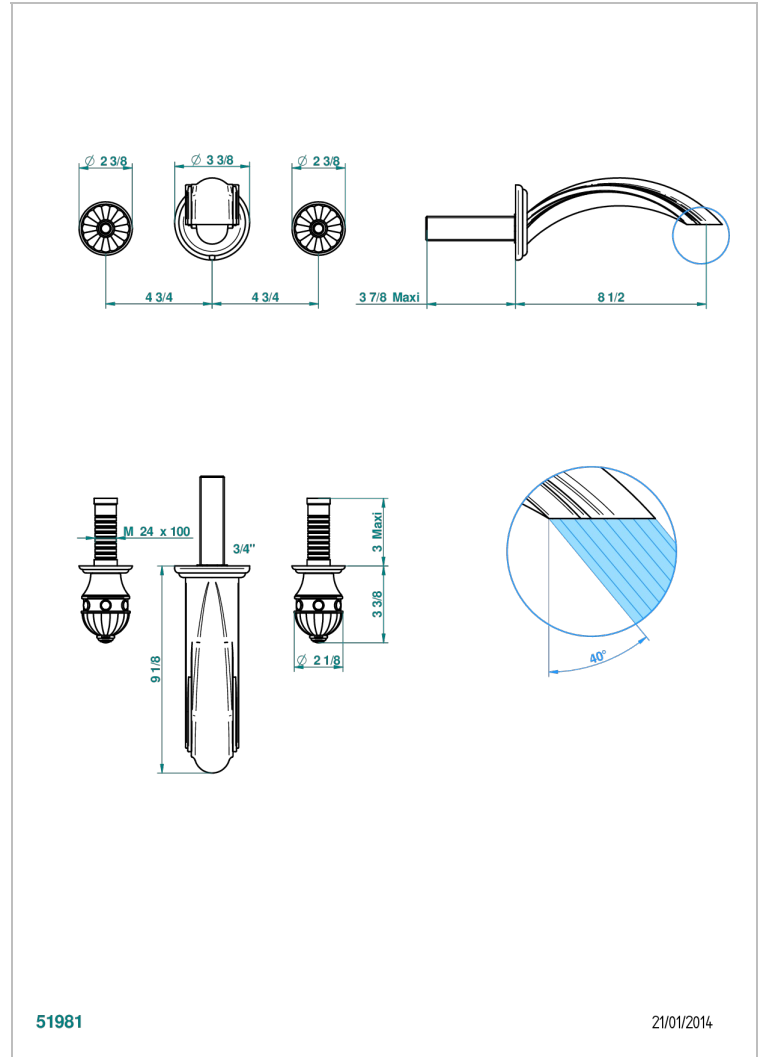

CHEVERNY JASPE ROJO

A1U-40SGB

Trim only for wall mounted 3-hole basin mixer

THG[®]
PARIS

CARACTERÍSTICAS

- Cheverny Jaspe Rojo
- Trim only for wall mounted 3-hole basin mixer

PRODUCTOS RELACIONADOS

- Ref. G00-40AC Rough parts for wall mounted 3 hole mixer, cross handle version
- Ref. G00-40AM Rough parts for wall mounted 3 hole mixer, lever handle version

ACABADOS DISPONIBLES

Cerámica negra mate - D30
Cromo - A02
Cromo / dorado - G02
Cromo mate - C02
Dorado - F01
Dorado mate - F07

Dorado pálido - F30
Dorado pálido mate (sin barniz) - F31
Níquel - B01
Níquel mate - C01
Níquel viejo - H28
Pvd blush - H62