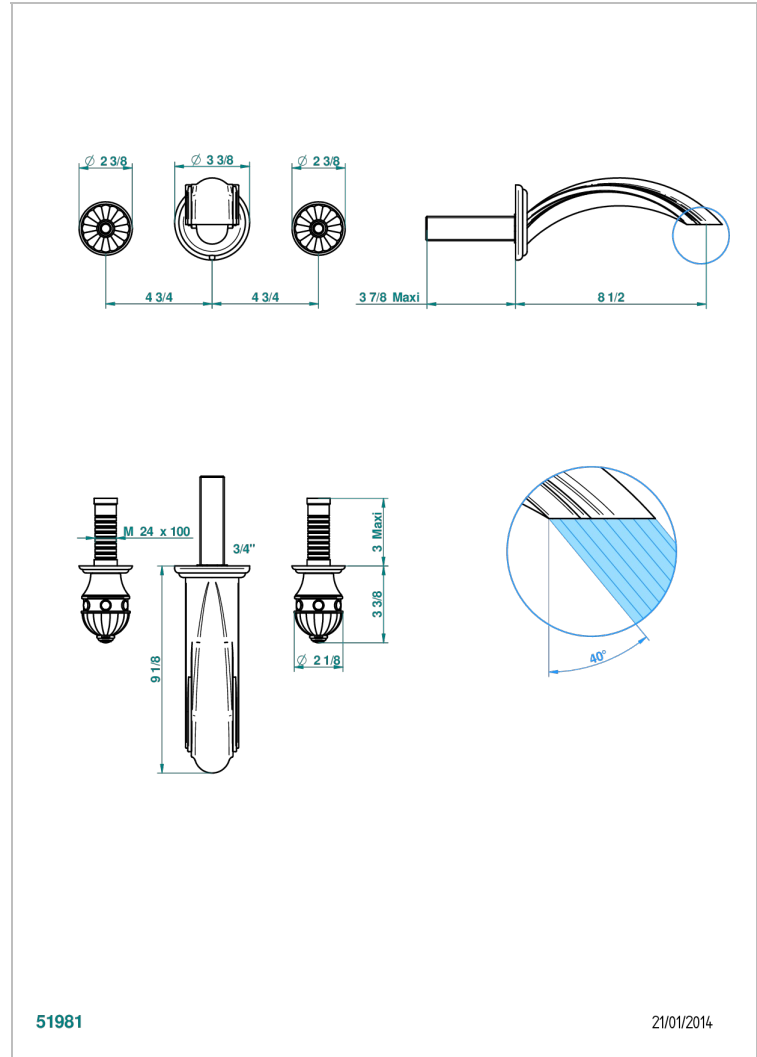

CHEVERNY RED JASPER

A1U-40SGB

Trim only for wall mounted 3-hole basin mixer

THG[®]
PARIS

CHARACTERISTIC

- Cheverny red Jasper
- Trim only for wall mounted 3-hole basin mixer

RELATED SKU'S

- Ref. G00-40AC Rough parts for wall mounted 3 hole mixer, cross handle version
- Ref. G00-40AM Rough parts for wall mounted 3 hole mixer, lever handle version

AVAILABLE FINITIONS

Antique nickel - H28
Black ceram - D30
Blush PVD - H62
Brass color PVD - H49
Brown bronze color PVD - F33
Gold color PVD - H52

Graphite PVD - H64
Matt Umber PVD - H67
Matt blush PVD - H60
Matt brass color PVD - H50
Matt brown bronze color PVD - F34
Matt chrome - C02