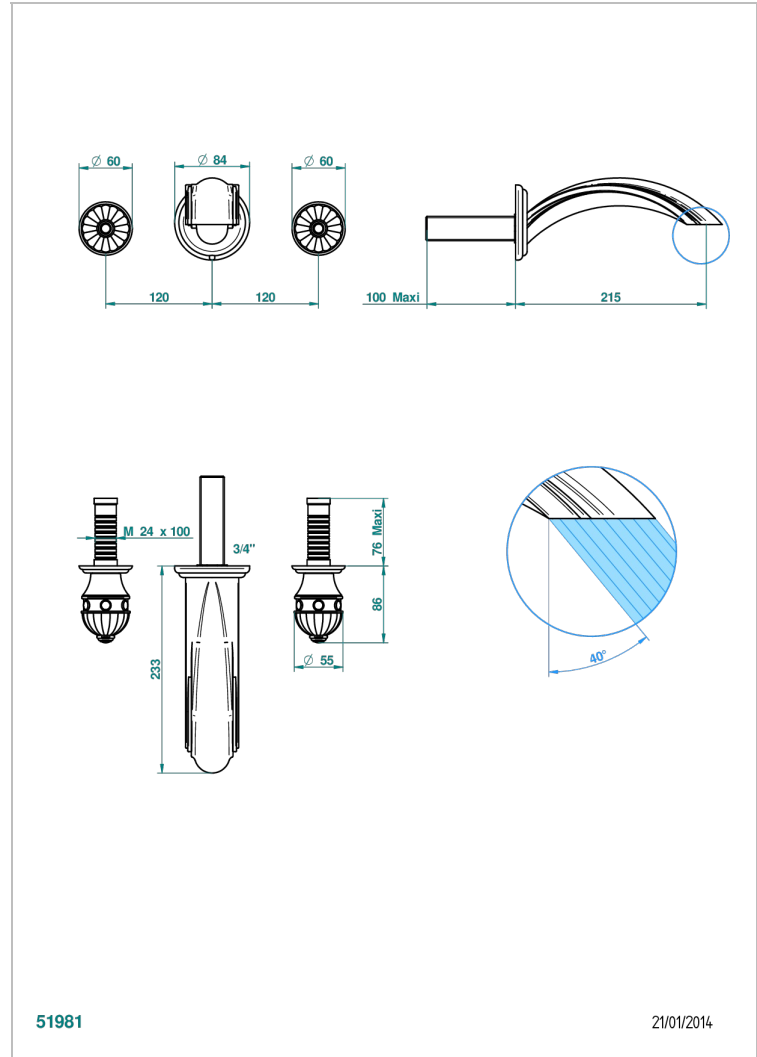

# AMBOISE RED JASPER

A1L-41SGB

Trim for wall mounted 3-hole bath set only

51981

21/01/2014

## CHARACTERISTIC

- Amboise Red Jasper
- Trim for wall mounted 3-hole bath set only

## RELATED SKU'S

- Ref. G00-40AM/US Rough parts for wall set (one counter clockwise and one clockwise cartridges)