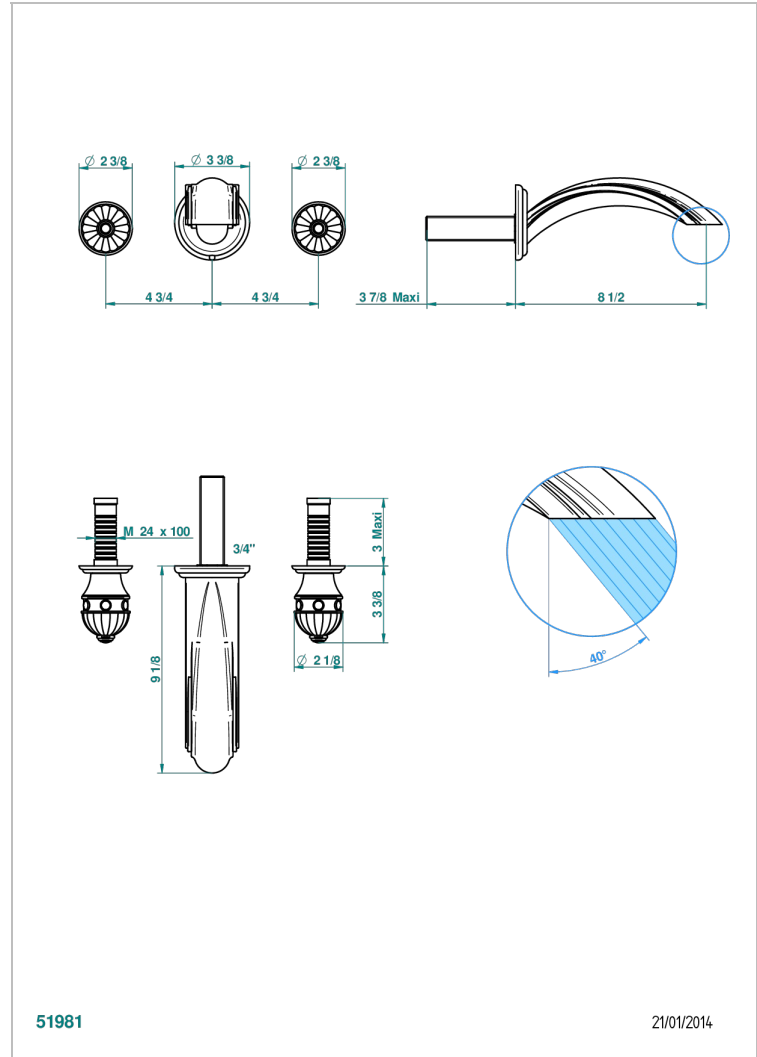

AMBOISE RED JASPER

A1L-41SGB

Trim for wall mounted 3-hole bath set only

CHARACTERISTIC

- Amboise Red Jasper
- Trim for wall mounted 3-hole bath set only

RELATED SKU'S

- Ref. G00-40AM/US Rough parts for wall set (one counter clockwise and one clockwise cartridges)

AVAILABLE FINITIONS

Black ceram - D30
Blush PVD - H62
Brass color PVD - H49
Brown bronze color PVD - F33
Chrome polished - A02
Chrome polished / gold polished - G02

Gold color PVD - H52
Gold mat - F07
Gold polished - F01
Graphite PVD - H64
Matt Umber PVD - H67
Matt blush PVD - H60

Umber PVD - H66