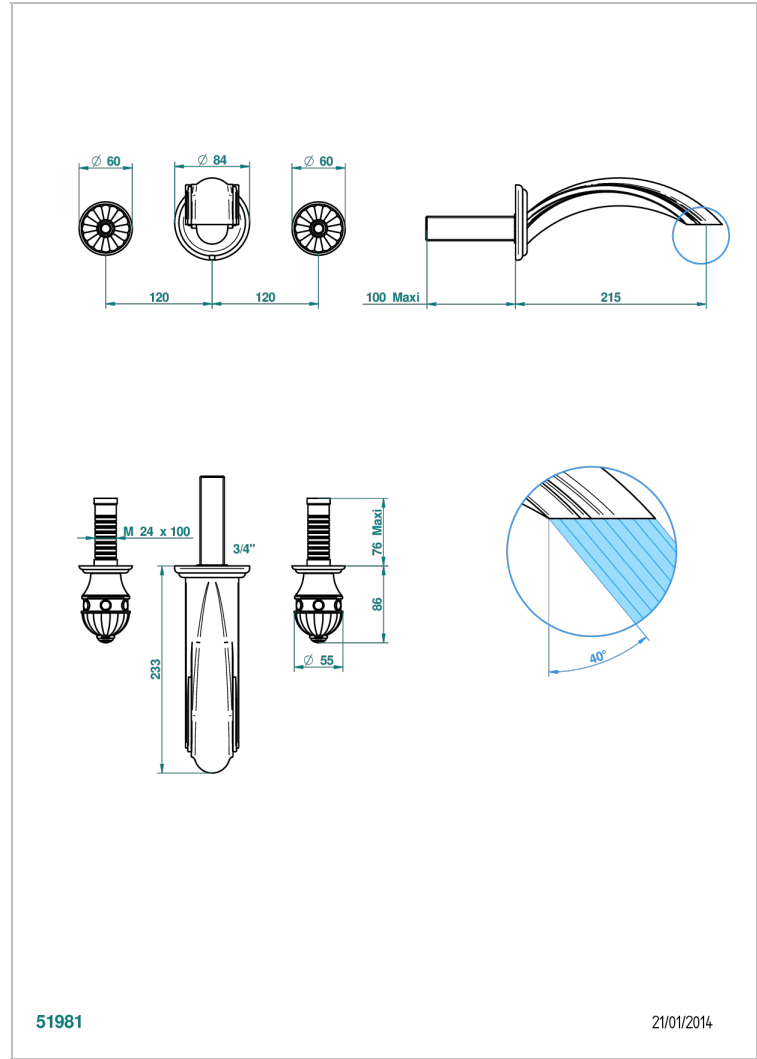

AMBOISE RED JASPER

A1L-41SGB

Trim only for wall mounted 3-hole bath mixer

THG[®]
PARIS

51981

21/01/2014

CHARACTERISTIC

- Amboise Red Jasper
- Trim only for wall mounted 3-hole bath mixer

RELATED SKU'S

- Ref. G00-40AC Rough parts for wall mounted 3 hole mixer, cross handle version
- Ref. G00-40AM Rough parts for wall mounted 3 hole mixer, lever handle version

AVAILABLE FINITIONS

Antique nickel - H28
Black ceram - D30
Blush PVD - H62
Brass color PVD - H49
Brown bronze color PVD - F33
Gold color PVD - H52