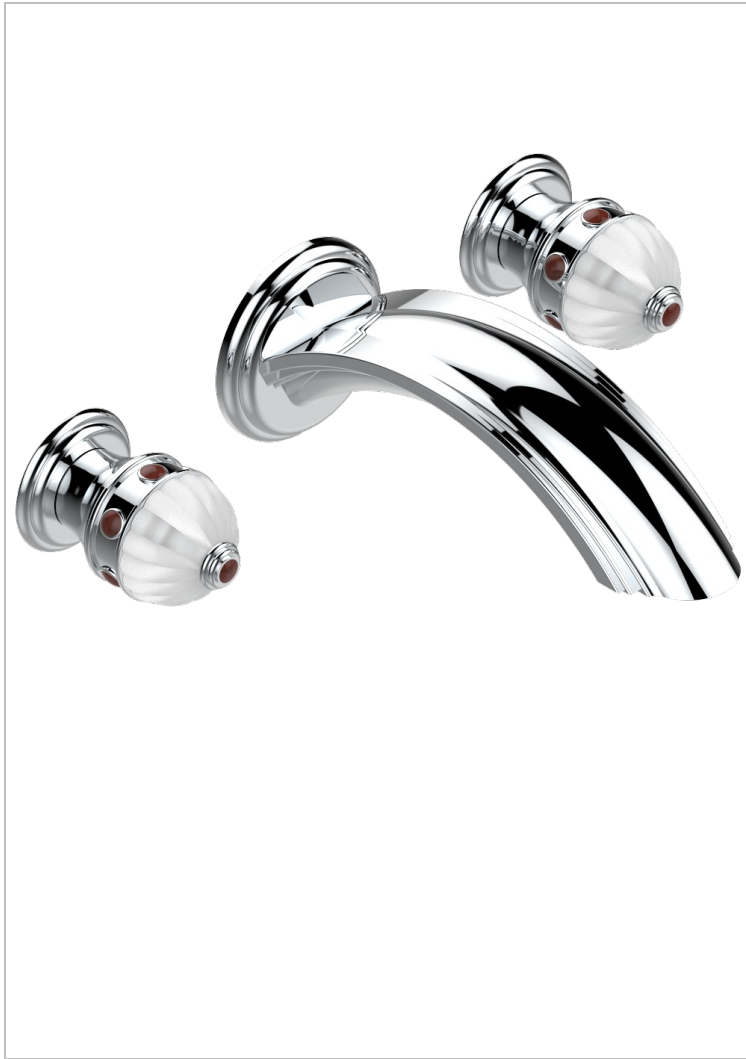

AMBOISE RED JASPER

A1L-41SGB

Trim only for wall mounted 3-hole bath mixer

THG[®]
PARIS

51981

21/01/2014

CHARACTERISTIC

- Amboise Red Jasper
- Trim only for wall mounted 3-hole bath mixer

RELATED SKU'S

- Ref. G00-40AC Rough parts for wall mounted 3 hole mixer, cross handle version
- Ref. G00-40AM Rough parts for wall mounted 3 hole mixer, lever handle version

AVAILABLE FINITIONS

Antique nickel - H28
Black ceram - D30
Blush PVD - H62
Brass color PVD - H49
Brown bronze color PVD - F33
Gold color PVD - H52

Polished chrome (color finish) - A02
Polished chrome / Polished gold (color finish) - G02
Polished gold (color finish) - F01
Polished nickel - B01
Soft gold - F30
Soft matt gold - F31
Umber PVD - H66