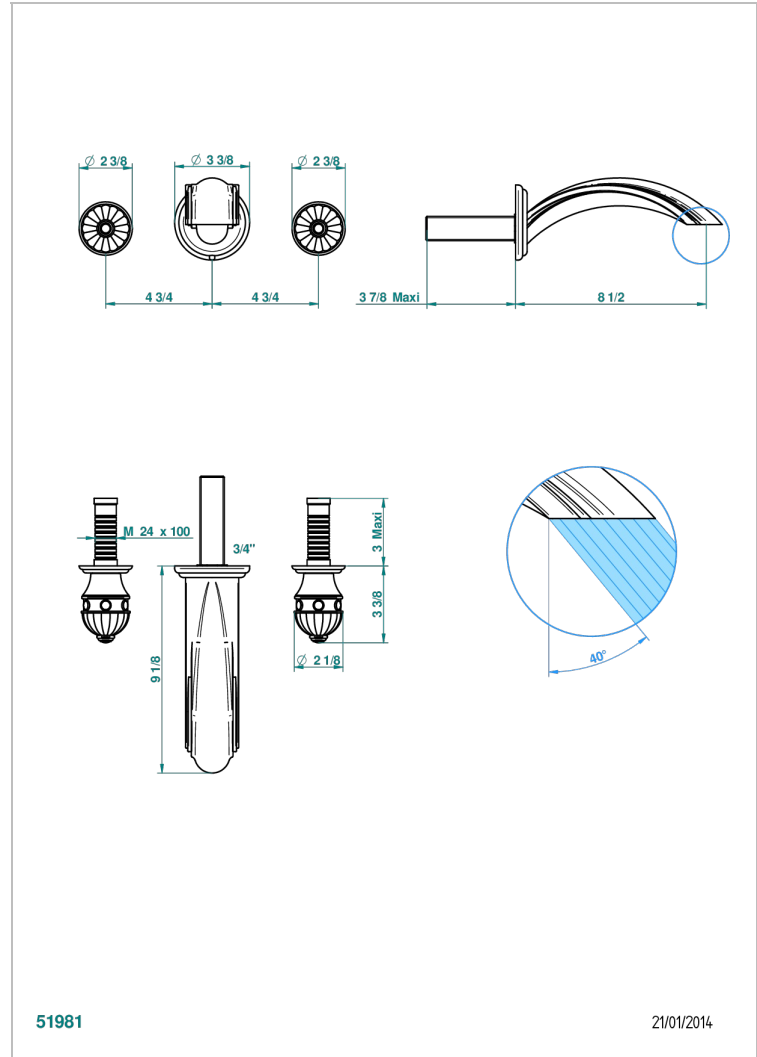

AMBOISE RED JASPER

A1L-41SGB

Trim only for wall mounted 3-hole bath mixer

THG[®]
PARIS

51981

21/01/2014

CHARACTERISTIC

- Amboise Red Jasper
- Trim only for wall mounted 3-hole bath mixer

RELATED SKU'S

- Ref. G00-40AC Rough parts for wall mounted 3 hole mixer, cross handle version
- Ref. G00-40AM Rough parts for wall mounted 3 hole mixer, lever handle version

AVAILABLE FINITIONS

Antique nickel - H28
Black ceram - D30
Blush PVD - H62
Brass color PVD - H49
Brown bronze color PVD - F33
Gold color PVD - H52