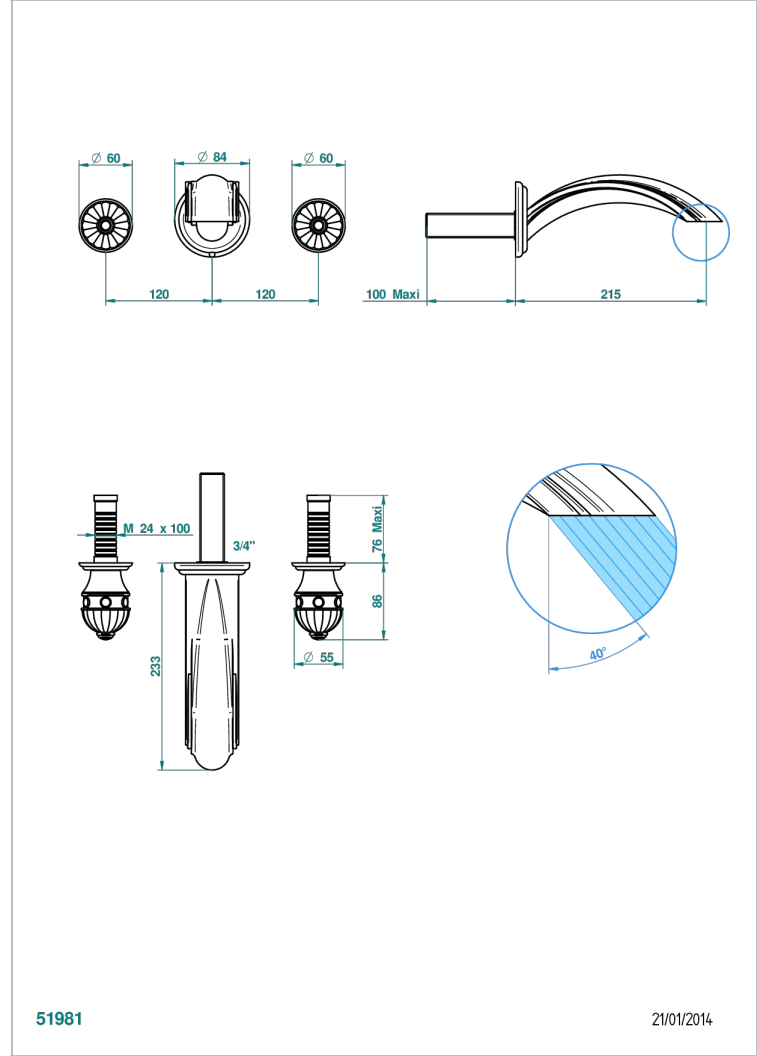

# AMBOISE RED JASPER

A1L-41SGB

Trim only for wall mounted 3-hole bath mixer

THG<sup>®</sup>  
PARIS

51981

21/01/2014

## CHARACTERISTIC

- Amboise Red Jasper
- Trim only for wall mounted 3-hole bath mixer

## RELATED SKU'S

- Ref. G00-40AC Rough parts for wall mounted 3 hole mixer, cross handle version
- Ref. G00-40AM Rough parts for wall mounted 3 hole mixer, lever handle version

## AVAILABLE FINITIONS

Antique nickel - H28  
Black ceram - D30  
Blush PVD - H62  
Brass color PVD - H49  
Brown bronze color PVD - F33  
Gold color PVD - H52

Graphite PVD - H64  
Matt Umber PVD - H67  
Matt blush PVD - H60  
Matt brass color PVD - H50  
Matt brown bronze color PVD - F34  
Matt chrome - C02