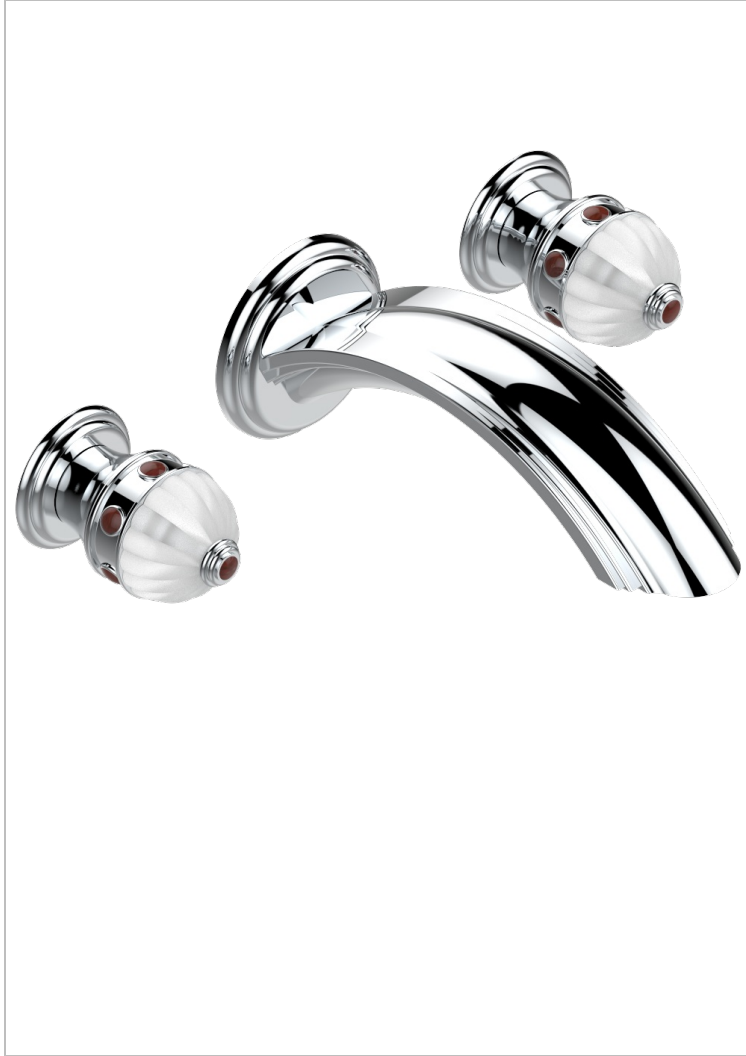

# AMBOISE RED JASPER

A1L-41SGB

Trim only for wall mounted 3-hole bath mixer

THG<sup>®</sup>  
PARIS

51981

21/01/2014

## CHARACTERISTIC

- Amboise Red Jasper
- Trim only for wall mounted 3-hole bath mixer

## RELATED SKU'S

- Ref. G00-40AC Rough parts for wall mounted 3 hole mixer, cross handle version
- Ref. G00-40AM Rough parts for wall mounted 3 hole mixer, lever handle version

## AVAILABLE FINITIONS

Antique nickel - H28  
Black ceram - D30  
Blush PVD - H62  
Brass color PVD - H49  
Brown bronze color PVD - F33  
Gold color PVD - H52

Graphite PVD - H64  
Matt Umber PVD - H67  
Matt blush PVD - H60  
Matt brass color PVD - H50  
Matt brown bronze color PVD - F34  
Matt chrome - C02