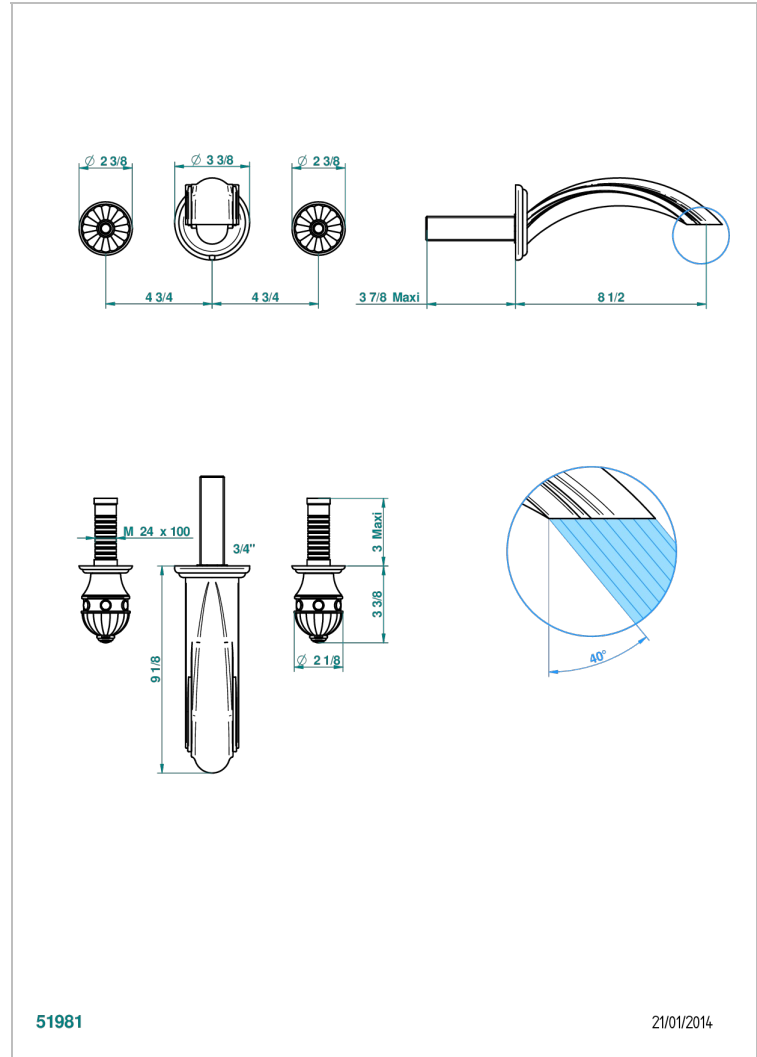

AMBOISE RED JASPER

A1L-41SGB

Trim only for wall mounted 3-hole bath mixer

THG[®]
PARIS

CHARACTERISTIC

- Amboise Red Jasper
- Trim only for wall mounted 3-hole bath mixer

RELATED SKU'S

- Ref. G00-40AC Rough parts for wall mounted 3 hole mixer, cross handle version
- Ref. G00-40AM Rough parts for wall mounted 3 hole mixer, lever handle version

AVAILABLE FINITIONS

Antique nickel - H28
Black ceram - D30
Blush PVD - H62
Brass color PVD - H49
Brown bronze color PVD - F33
Gold color PVD - H52

Graphite PVD - H64
Matt Umber PVD - H67
Matt blush PVD - H60
Matt brass color PVD - H50
Matt brown bronze color PVD - F34
Matt chrome - C02