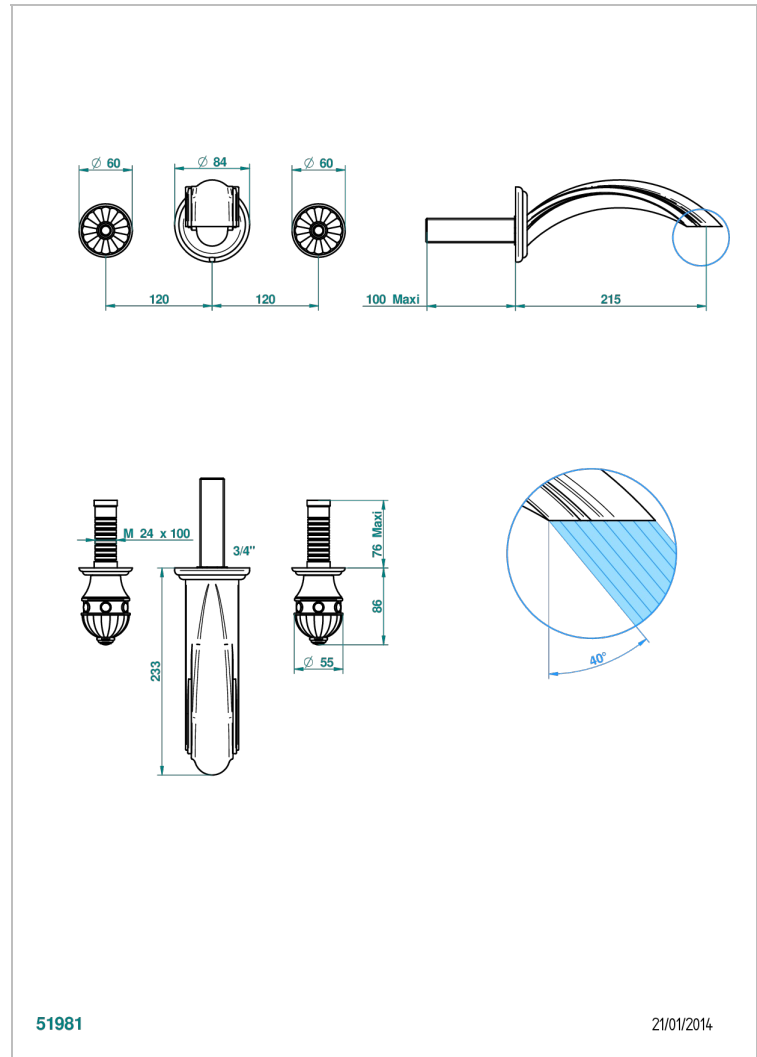

AMBOISE RED JASPER

A1L-40SGBUS

Trim for wall mounted 3-hole lavatory set only

THG[®]
PARIS

51981

21/01/2014

CHARACTERISTIC

- Amboise Red Jasper
- Trim for wall mounted 3-hole lavatory set only

RELATED SKU'S

- Ref. G00-40AM/US Rough parts for wall set (one counter clockwise and one clockwise cartridges)

AVAILABLE FINITIONS

Black ceram - D30
Blush PVD - H62
Brass color PVD - H49
Brown bronze color PVD - F33
Chrome polished - A02
Chrome polished / gold polished - G02

Matt nickel color PVD - H56
Nickel antique / Sovereign - H28
Nickel color PVD - H55
Nickel polished - B01
Soft gold - F30
Soft matt gold - F31

Umber PVD - H66