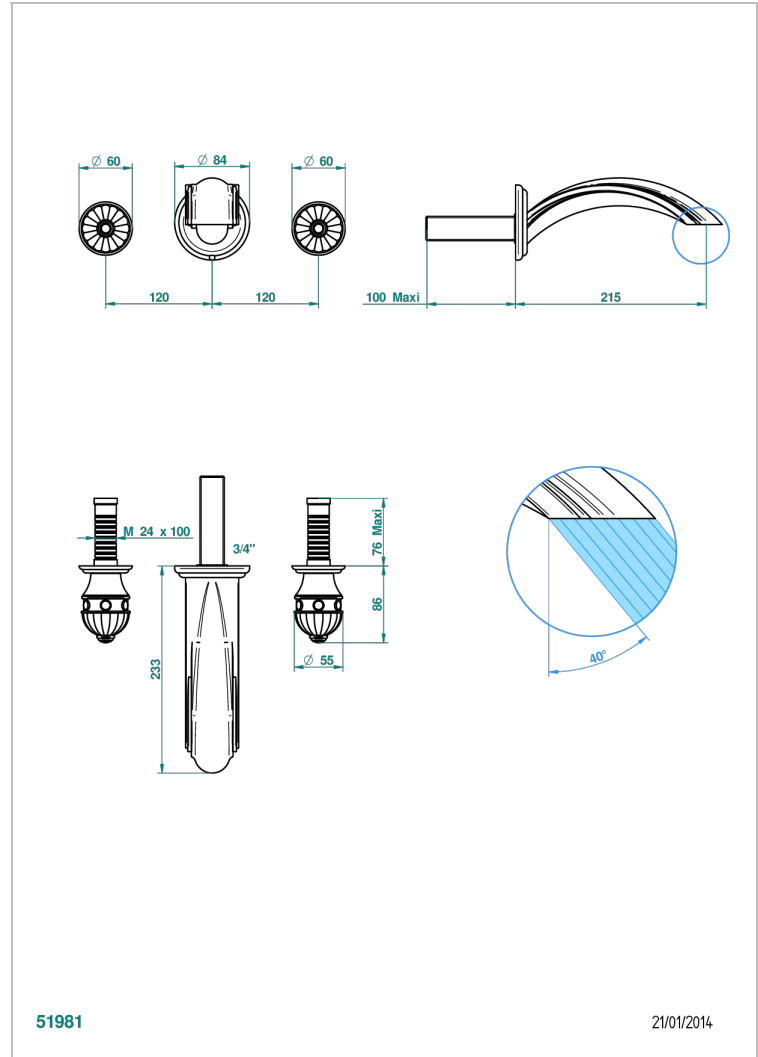

AMBOISE JASPE ROJO

A1L-40SGB

Trim only for wall mounted 3-hole basin mixer

THG[®]
PARIS

CARACTERÍSTICAS

- Amboise Jaspe Rojo
- Trim only for wall mounted 3-hole basin mixer

PRODUCTOS RELACIONADOS

- Ref. G00-40AC Rough parts for wall mounted 3 hole mixer, cross handle version
- Ref. G00-40AM Rough parts for wall mounted 3 hole mixer, lever handle version

ACABADOS DISPONIBLES

Cerámica negra mate - D30
Cromo - A02
Cromo / dorado - G02
Cromo mate - C02
Dorado - F01
Dorado mate - F07

Dorado pálido - F30
Dorado pálido mate (sin barniz) - F31
Níquel - B01
Níquel mate - C01
Níquel viejo - H28
Pvd blush - H62