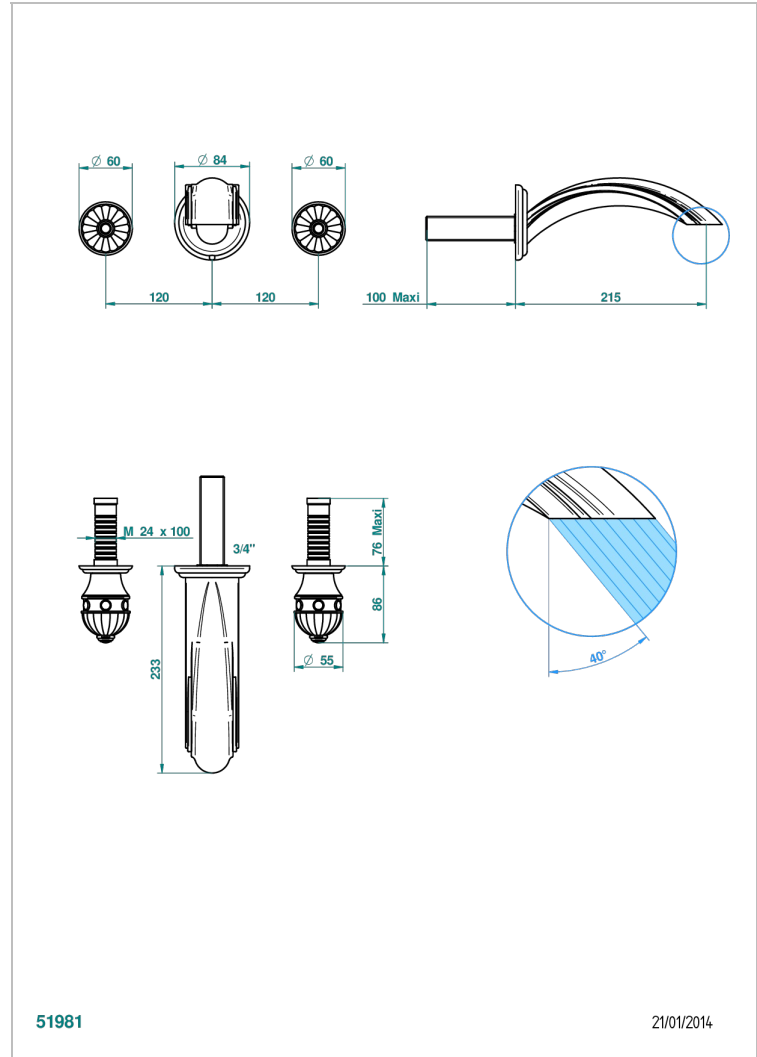

AMBOISE RED JASPER

A1L-40SGB

Trim only for wall mounted 3-hole basin mixer

THG[®]
PARIS

51981

21/01/2014

CHARACTERISTIC

- Amboise Red Jasper
- Trim only for wall mounted 3-hole basin mixer

RELATED SKU'S

- Ref. G00-40AC Rough parts for wall mounted 3 hole mixer, cross handle version
- Ref. G00-40AM Rough parts for wall mounted 3 hole mixer, lever handle version

AVAILABLE FINITIONS

Antique nickel - H28
Black ceram - D30
Blush PVD - H62
Brass color PVD - H49
Brown bronze color PVD - F33
Gold color PVD - H52