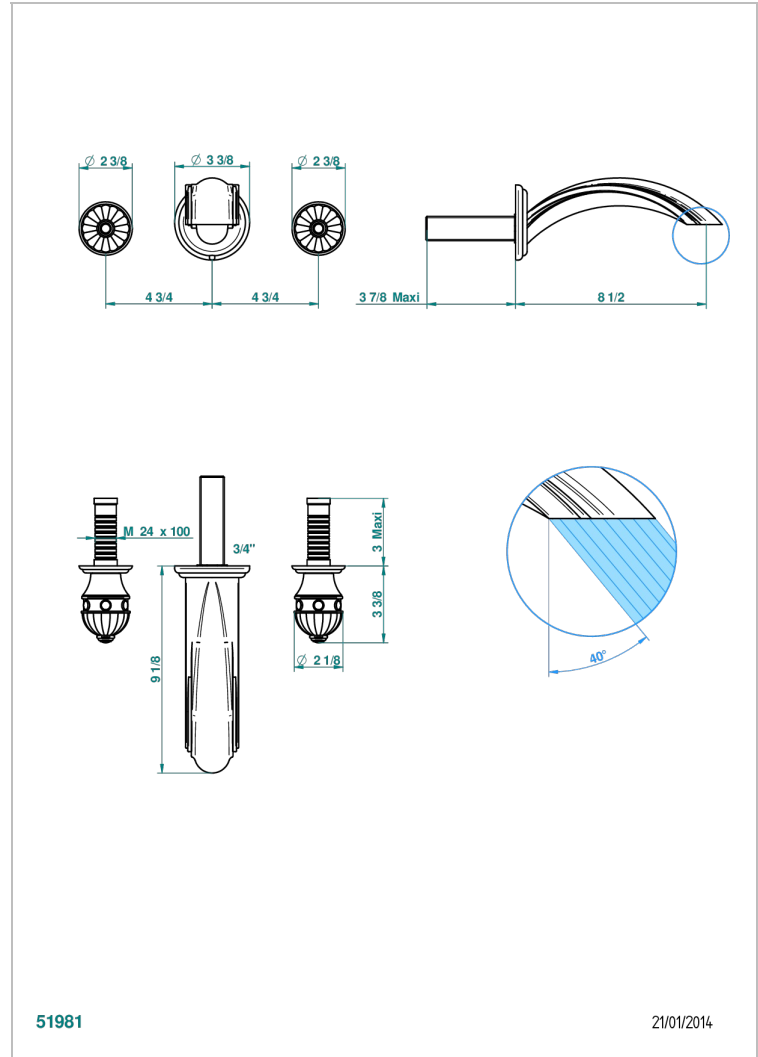

AMBOISE JASPE ROJO

A1L-40SGB

Trim only for wall mounted 3-hole basin mixer

THG[®]
PARIS

CARACTERÍSTICAS

- Amboise Jaspe Rojo
- Trim only for wall mounted 3-hole basin mixer

PRODUCTOS RELACIONADOS

- Ref. G00-40AC Rough parts for wall mounted 3 hole mixer, cross handle version
- Ref. G00-40AM Rough parts for wall mounted 3 hole mixer, lever handle version

ACABADOS DISPONIBLES

Cerámica negra mate - D30
Cromo - A02
Cromo / dorado - G02
Cromo mate - C02
Dorado - F01
Dorado mate - F07

Dorado pálido - F30
Dorado pálido mate (sin barniz) - F31
Níquel - B01
Níquel mate - C01
Níquel viejo - H28
Pvd blush - H62