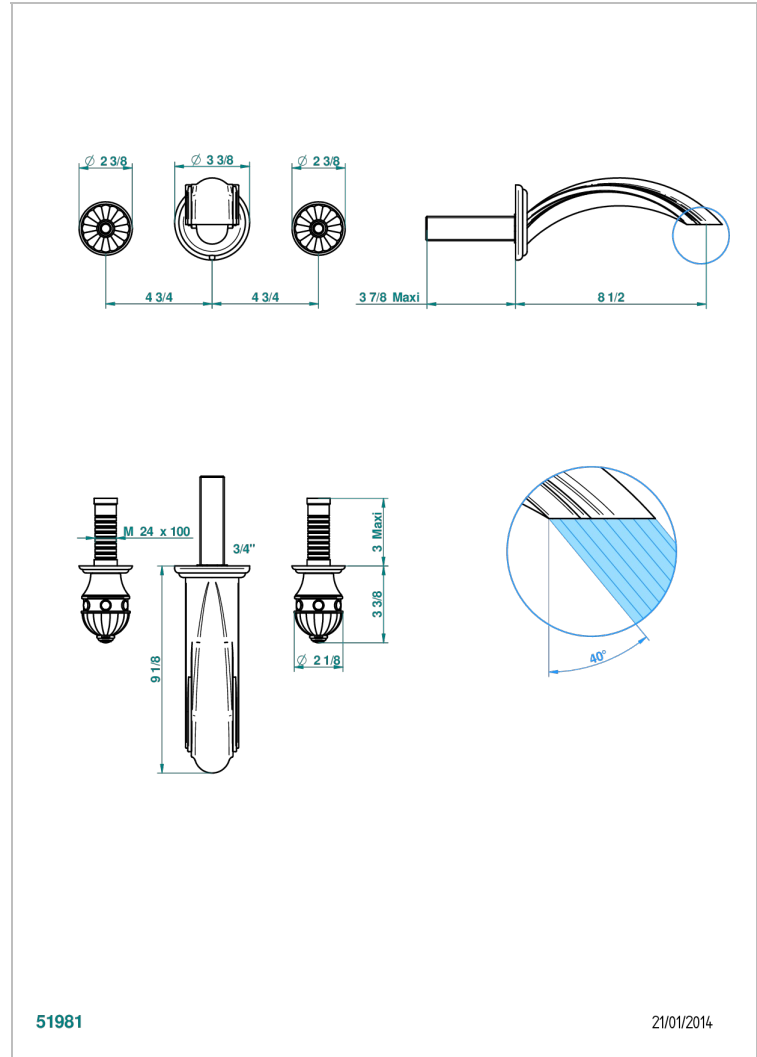

# AMBOISE RED JASPER

A1L-40SGB

Trim only for wall mounted 3-hole basin mixer

THG<sup>®</sup>  
PARIS

51981

21/01/2014

## CHARACTERISTIC

- Amboise Red Jasper
- Trim only for wall mounted 3-hole basin mixer

## RELATED SKU'S

- Ref. G00-40AC Rough parts for wall mounted 3 hole mixer, cross handle version
- Ref. G00-40AM Rough parts for wall mounted 3 hole mixer, lever handle version

## AVAILABLE FINITIONS

Antique nickel - H28  
Black ceram - D30  
Blush PVD - H62  
Brass color PVD - H49  
Brown bronze color PVD - F33  
Gold color PVD - H52

Graphite PVD - H64  
Matt Umber PVD - H67  
Matt blush PVD - H60  
Matt brass color PVD - H50  
Matt brown bronze color PVD - F34  
Matt chrome - C02