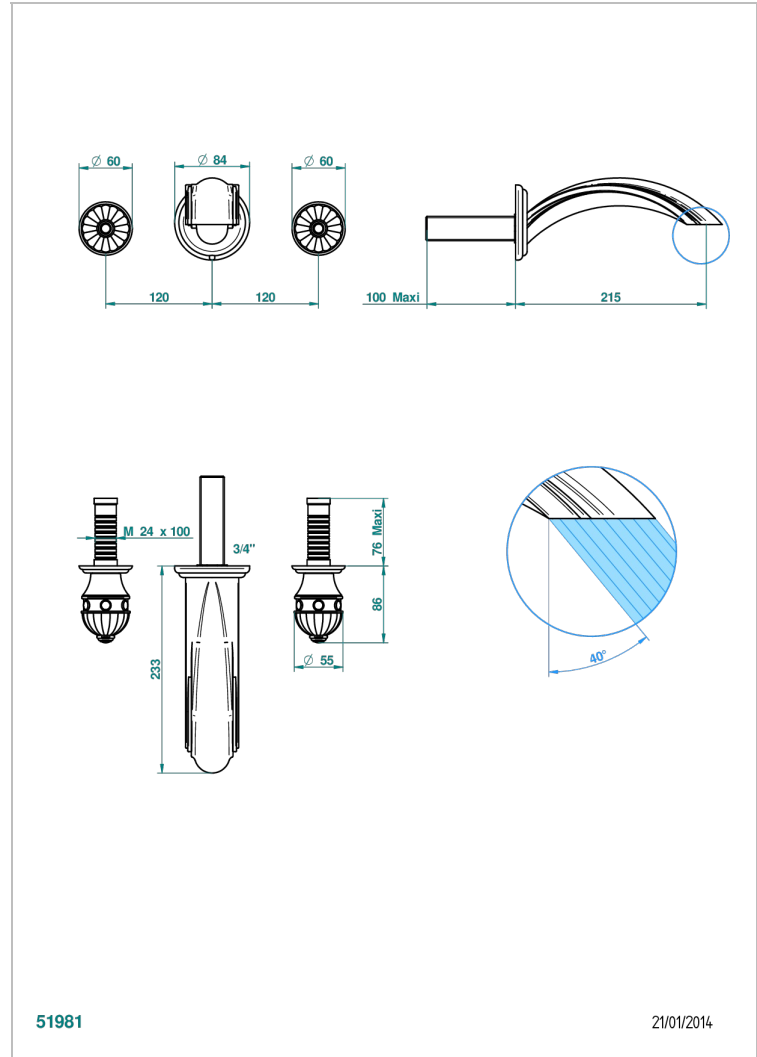

# AMBOISE RED JASPER

A1L-40SGB

Trim only for wall mounted 3-hole basin mixer

THG<sup>®</sup>  
PARIS

51981

21/01/2014

## CHARACTERISTIC

- Amboise Red Jasper
- Trim only for wall mounted 3-hole basin mixer

## RELATED SKU'S

- Ref. G00-40AC Rough parts for wall mounted 3 hole mixer, cross handle version
- Ref. G00-40AM Rough parts for wall mounted 3 hole mixer, lever handle version

## AVAILABLE FINITIONS

Antique nickel - H28  
Black ceram - D30  
Blush PVD - H62  
Brass color PVD - H49  
Brown bronze color PVD - F33  
Gold color PVD - H52

Graphite PVD - H64  
Matt Umber PVD - H67  
Matt blush PVD - H60  
Matt brass color PVD - H50  
Matt brown bronze color PVD - F34  
Matt chrome - C02