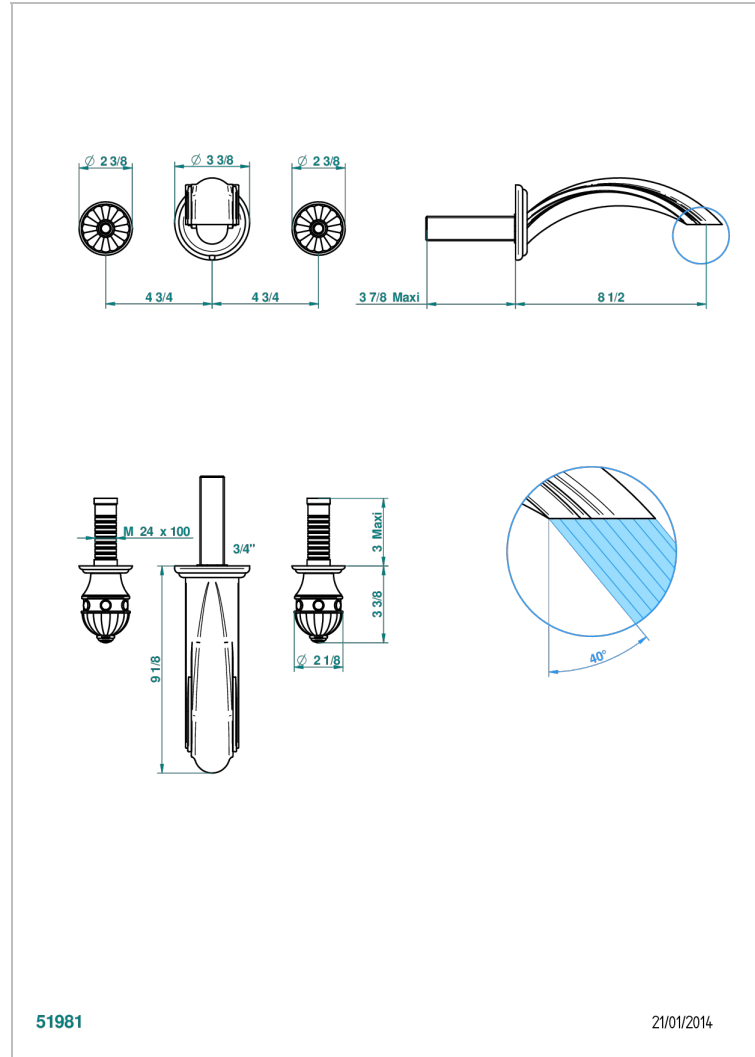

AMBOISE JASPE ROJO

A1L-40SGB

Trim only for wall mounted 3-hole basin mixer

THG[®]
PARIS

CARACTERÍSTICAS

- Amboise Jaspe Rojo
- Trim only for wall mounted 3-hole basin mixer

PRODUCTOS RELACIONADOS

- Ref. G00-40AC Rough parts for wall mounted 3 hole mixer, cross handle version
- Ref. G00-40AM Rough parts for wall mounted 3 hole mixer, lever handle version

ACABADOS DISPONIBLES

Cerámica negra mate - D30
Cromo - A02
Cromo / dorado - G02
Cromo mate - C02
Dorado - F01
Dorado mate - F07

Dorado pálido - F30
Dorado pálido mate (sin barniz) - F31
Níquel - B01
Níquel mate - C01
Níquel viejo - H28
Pvd blush - H62