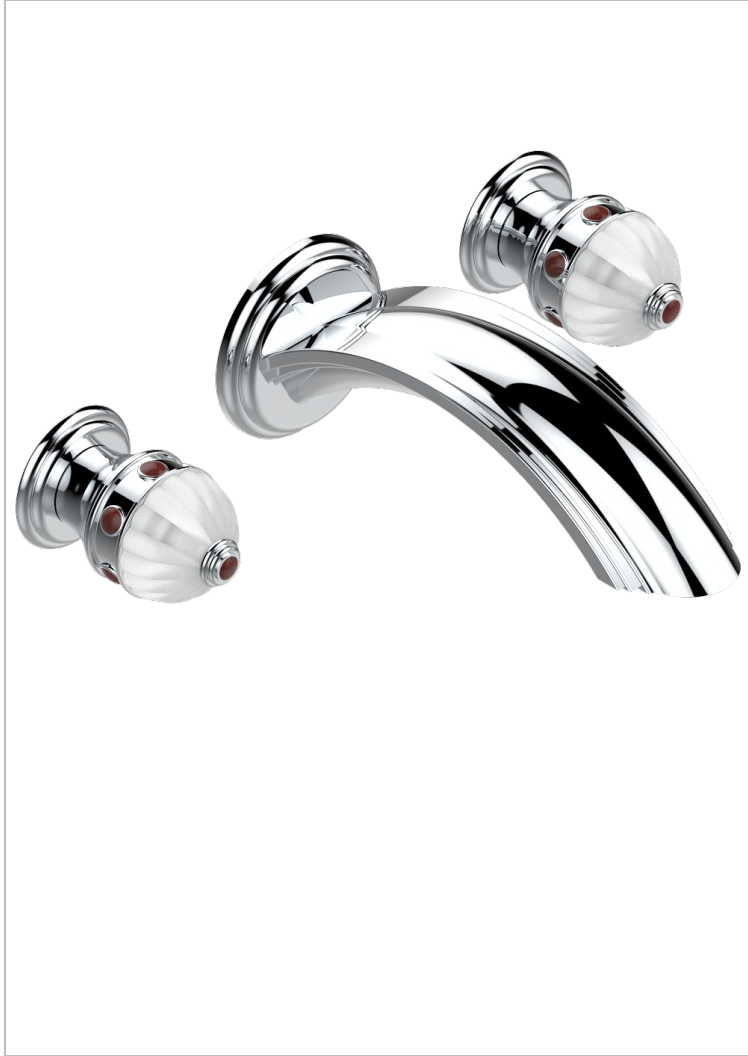

AMBOISE RED JASPER

A1L-40SGB

Trim only for wall mounted 3-hole basin mixer

51981

21/01/2014

CHARACTERISTIC

- Amboise Red Jasper
- Trim only for wall mounted 3-hole basin mixer

RELATED SKU'S

- Ref. G00-40AC Rough parts for wall mounted 3 hole mixer, cross handle version
- Ref. G00-40AM Rough parts for wall mounted 3 hole mixer, lever handle version

AVAILABLE FINITIONS

Antique nickel - H28
Black ceram - D30
Blush PVD - H62
Brass color PVD - H49
Brown bronze color PVD - F33
Gold color PVD - H52

Graphite PVD - H64
Matt Umber PVD - H67
Matt blush PVD - H60
Matt brass color PVD - H50
Matt brown bronze color PVD - F34
Matt chrome - C02

Matt gold - F07
Matt gold color PVD - H53
Matt graphite PVD - H65
Matt nickel (color finish) - C01
Matt nickel color PVD - H56
Nickel color PVD - H55

Polished chrome (color finish) - A02
Polished chrome / Polished gold (color finish) - G02
Polished gold (color finish) - F01
Polished nickel - B01
Soft gold - F30
Soft matt gold - F31
Umber PVD - H66