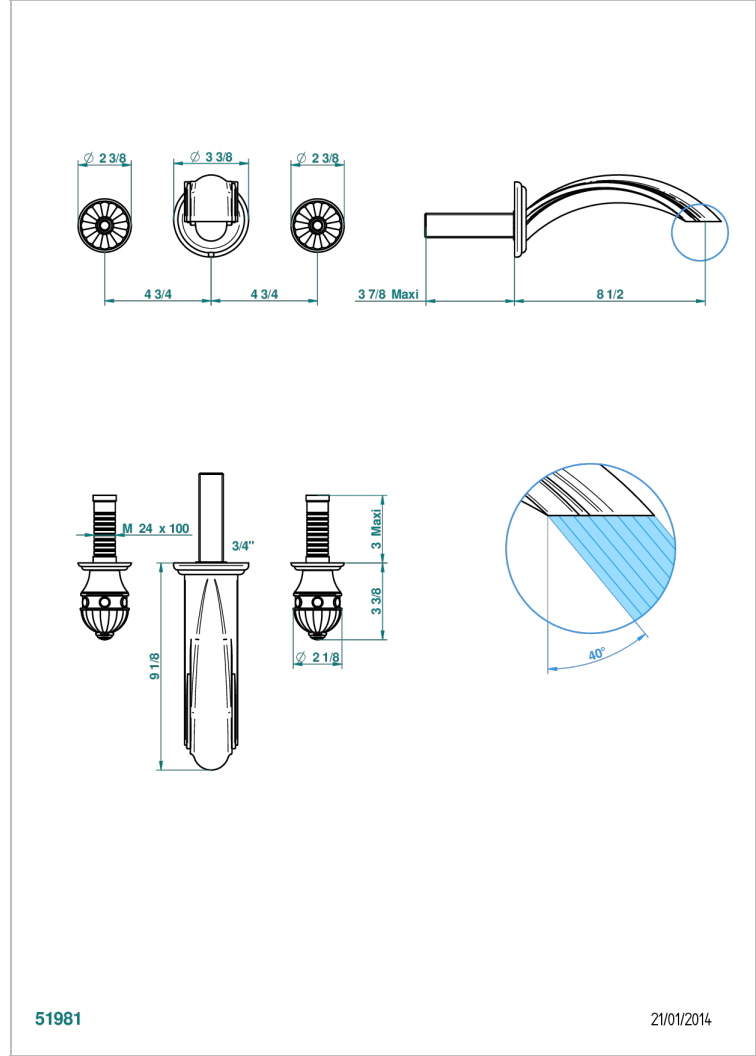

AMBOISE RED JASPER

A1L-40SGB

Trim only for wall mounted 3-hole basin mixer

51981

21/01/2014

CHARACTERISTIC

- Amboise Red Jasper
- Trim only for wall mounted 3-hole basin mixer

RELATED SKU'S

- Ref. G00-40AC Rough parts for wall mounted 3 hole mixer, cross handle version
- Ref. G00-40AM Rough parts for wall mounted 3 hole mixer, lever handle version

AVAILABLE FINITIONS

Antique nickel - H28
Black ceram - D30
Blush PVD - H62
Brass color PVD - H49
Brown bronze color PVD - F33
Gold color PVD - H52