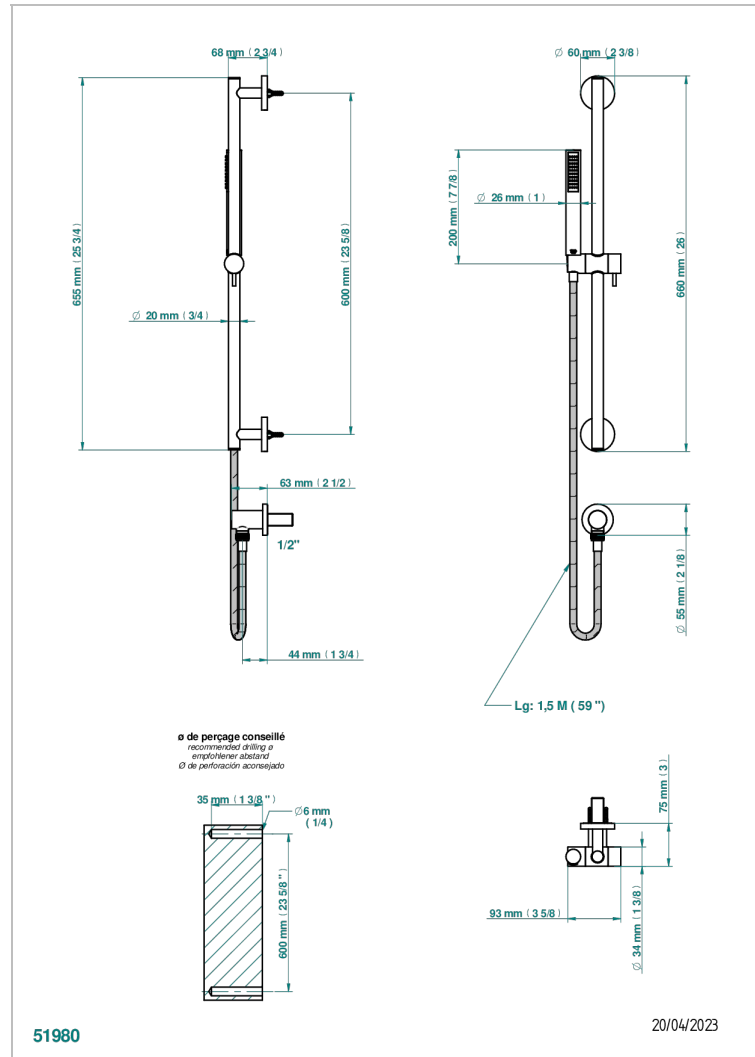

# YOKO DELTA HOWLITE

G7W-58

Wall mounted stylised handshower, sidebar, hose, hook and elbow

## CHARACTERISTIC

- Yoko Delta Howlite
- Wall mounted stylised handshower, sidebar, hose, hook and elbow

## AVAILABLE FINITIONS

Antique nickel - H28  
Black ceram - D30  
Blush PVD - H62  
Brass color PVD - H49  
Brown bronze color PVD - F33  
Gold color PVD - H52

Graphite PVD - H64  
Lacquered light bronze - D01  
Matt Umber PVD - H67  
Matt blush PVD - H60  
Matt brass color PVD - H50  
Matt brown bronze color PVD - F34