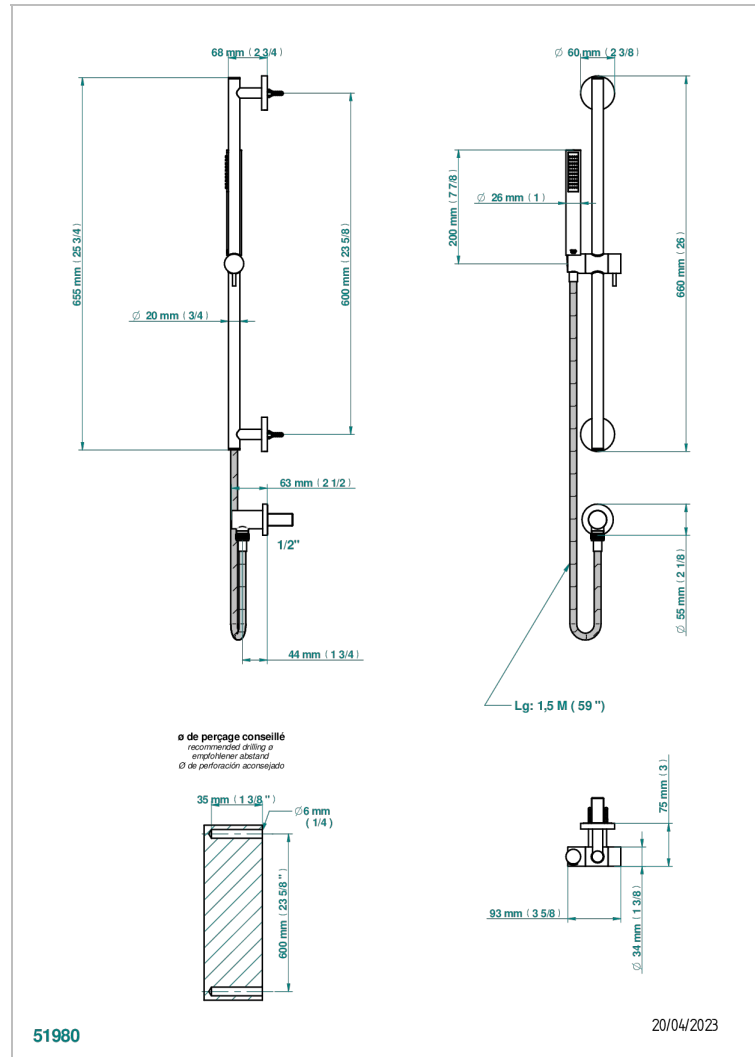

Wall mounted stylised handshower, sidebar, hose, hook and elbow

## CHARACTERISTIC

- Yoko Delta
- Wall mounted stylised handshower, sidebar, hose, hook and elbow

## AVAILABLE FINITIONS

Antique nickel - H28  
Black ceram - D30  
Blush PVD - H62  
Brass color PVD - H49  
Brown bronze color PVD - F33  
Gold color PVD - H52

Graphite PVD - H64  
Lacquered light bronze - D01  
Matt Umber PVD - H67  
Matt blush PVD - H60  
Matt brass color PVD - H50  
Matt brown bronze color PVD - F34