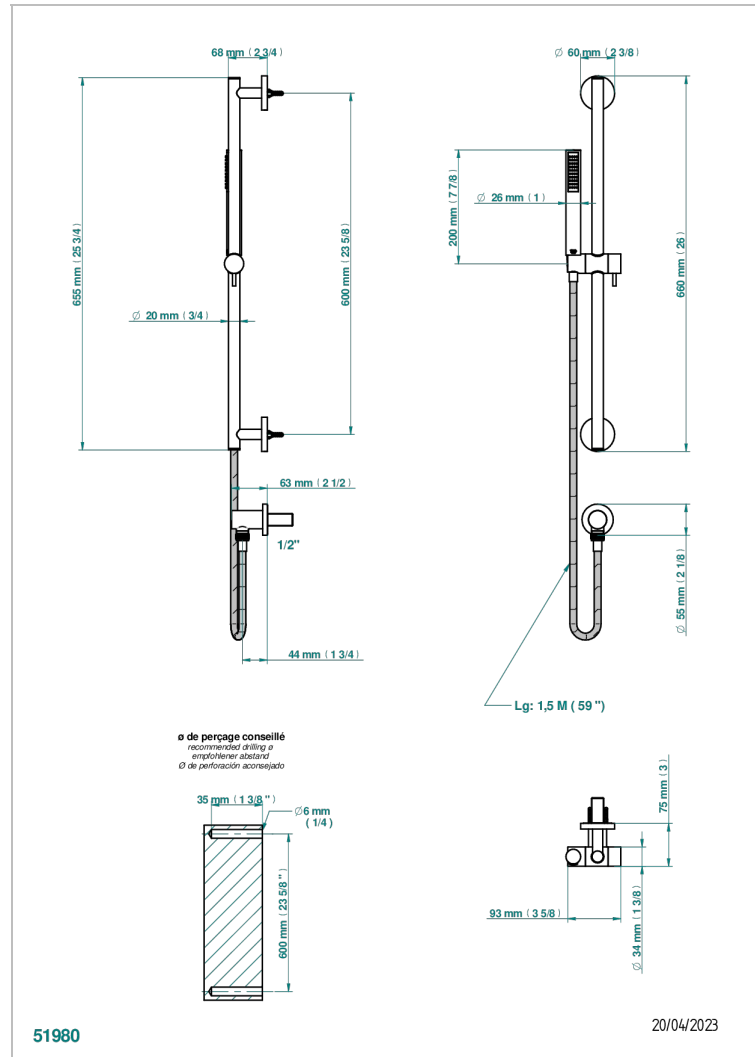

Wall mounted stylised handshower, sidebar, hose, hook and elbow

### CHARACTERISTIC

- Yoko Howlite
- Wall mounted stylised handshower, sidebar, hose, hook and elbow

### AVAILABLE FINITIONS

Antique nickel - H28  
Black ceram - D30  
Blush PVD - H62  
Brass color PVD - H49  
Brown bronze color PVD - F33  
Gold color PVD - H52

Graphite PVD - H64  
Lacquered light bronze - D01  
Matt Umber PVD - H67  
Matt blush PVD - H60  
Matt brass color PVD - H50  
Matt brown bronze color PVD - F34