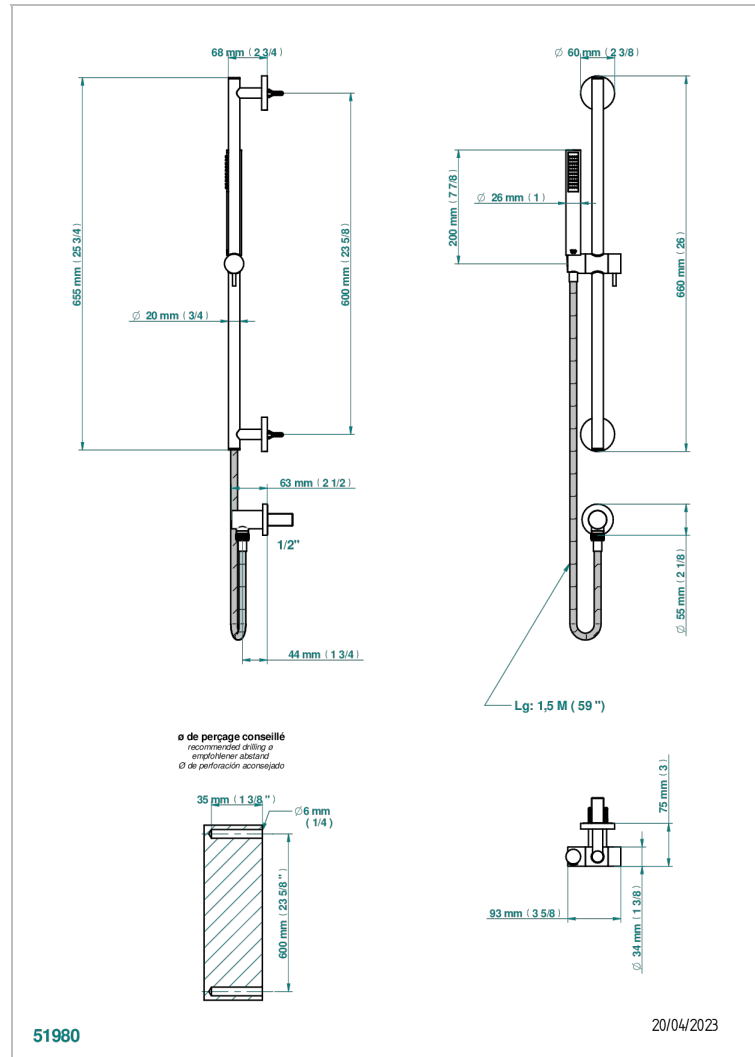

NANO WITH LEVER

G5B-58

THG[®]
PARIS

Wall mounted stylised handshower, sidebar, hose, hook and elbow

CHARACTERISTIC

- Nano with lever
- Wall mounted stylised handshower, sidebar, hose, hook and elbow

AVAILABLE FINITIONS

Antique nickel - H28
Black ceram - D30
Matt chrome - C02
Matt gold - F07
Matt nickel (color finish) - C01
Polished chrome (color finish) - A02

Polished chrome / Polished gold (color finish) - G02
Polished gold (color finish) - F01
Polished nickel - B01
Soft gold - F30
Soft matt gold - F31