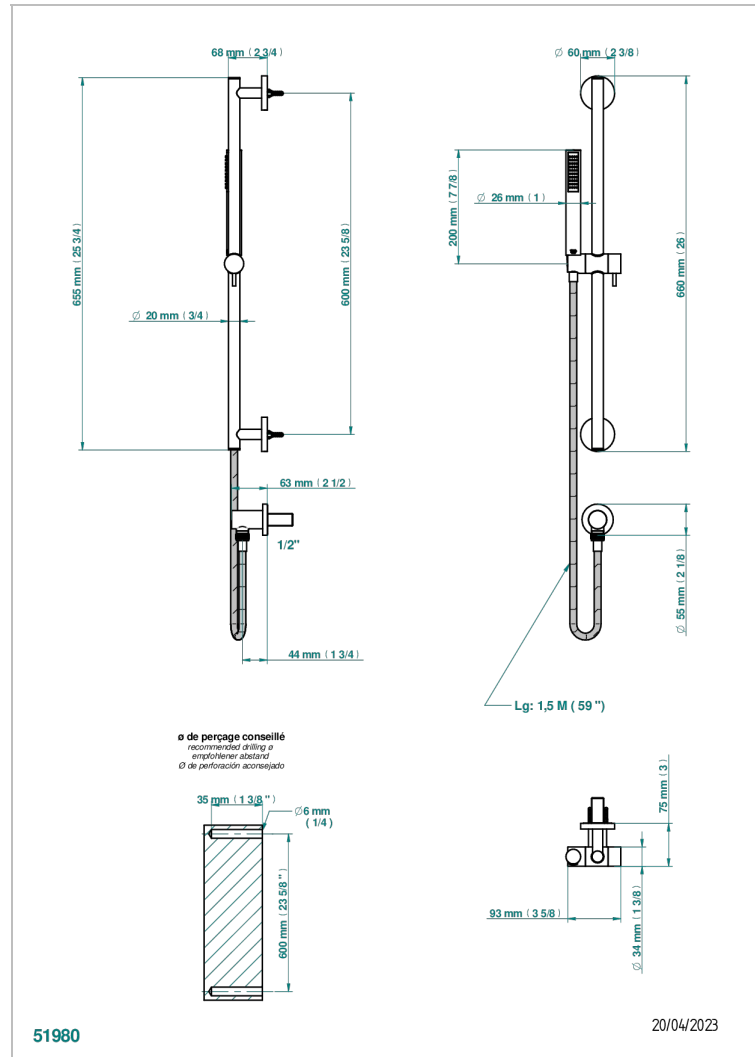

COLLECTION "O"

G4P-58

Wall mounted stylised handshower, sidebar, hose, hook and elbow

CHARACTERISTIC

- Collection "O"
- Wall mounted stylised handshower, sidebar, hose, hook and elbow

AVAILABLE FINITIONS

Antique nickel - H28
Black ceram - D30
Blush PVD - H62
Brass color PVD - H49
Brown bronze color PVD - F33
Gold color PVD - H52

Graphite PVD - H64
Lacquered light bronze - D01
Matt Umber PVD - H67
Matt blush PVD - H60
Matt brass color PVD - H50
Matt brown bronze color PVD - F34

Matt chrome - C02
Matt gold - F07
Matt gold color PVD - H53
Matt graphite PVD - H65
Matt nickel (color finish) - C01
Matt nickel color PVD - H56

Nickel color PVD - H55
Polished chrome (color finish) - A02
Polished chrome / Polished gold (color finish) - G02
Polished gold (color finish) - F01
Polished nickel - B01
Soft gold - F30

Soft matt gold - F31
Umber PVD - H66
Varnished matt antique red copper (color finish) - H07