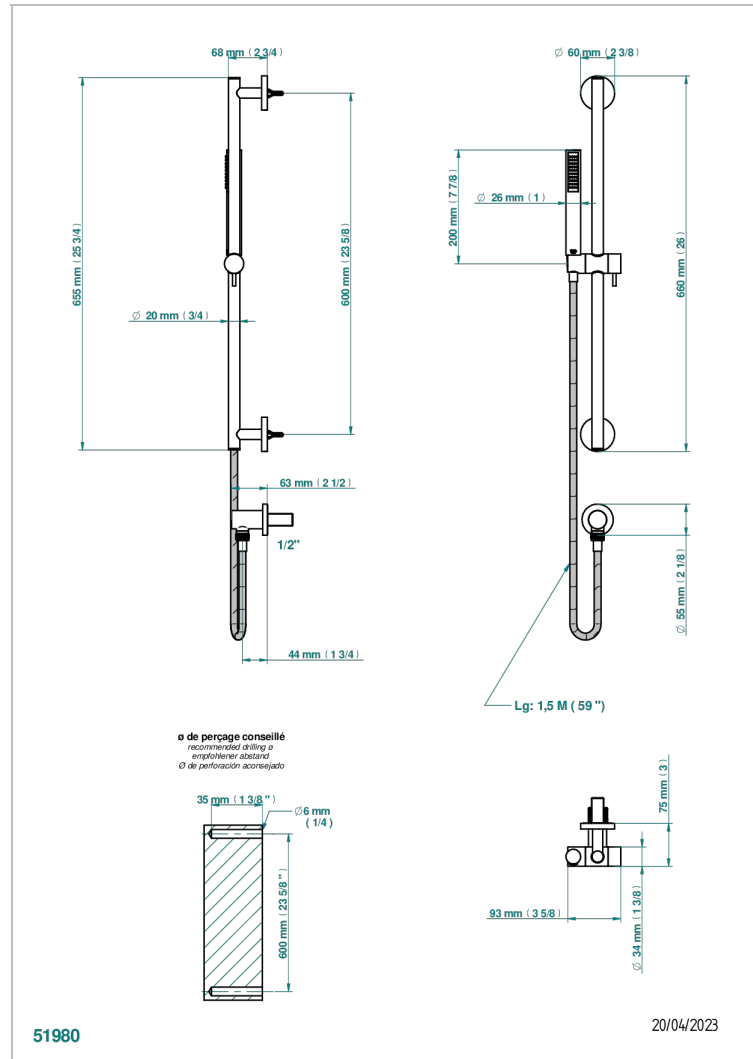

# COLLECTION "O"

G4P-58

Wall mounted stylised handshower, sidebar, hose, hook and elbow

## CHARACTERISTIC

- Collection "O"
- Wall mounted stylised handshower, sidebar, hose, hook and elbow

## AVAILABLE FINITIONS

Antique nickel - H28  
Black ceram - D30  
Blush PVD - H62  
Brass color PVD - H49  
Brown bronze color PVD - F33  
Gold color PVD - H52

Graphite PVD - H64  
Lacquered light bronze - D01  
Matt Umber PVD - H67  
Matt blush PVD - H60  
Matt brass color PVD - H50  
Matt brown bronze color PVD - F34