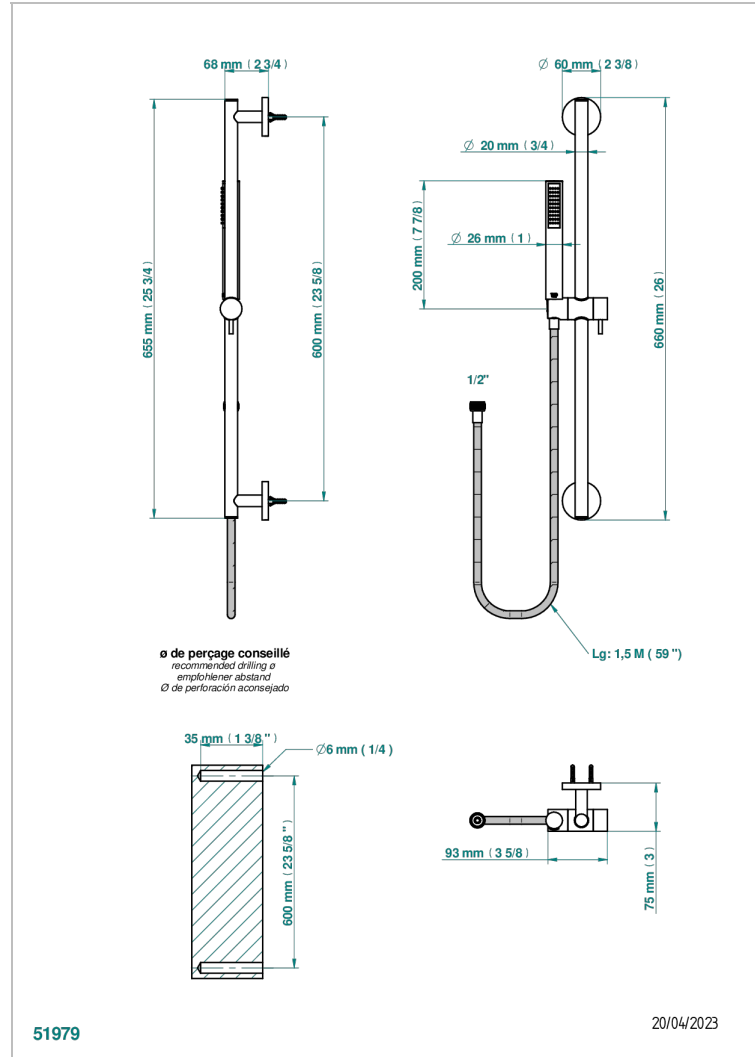

YOKO DELTA HOWLITE

G7W-58A

THG[®]
PARIS

Wall mounted stylised handshower, 60 cm slidebar, hose and hook - no elbow

CHARACTERISTIC

- Yoko Delta Howlite
- Wall mounted stylised handshower, 60 cm slidebar, hose and hook - no elbow

AVAILABLE FINITIONS

Black ceram - D30
Blush PVD - H62
Brass color PVD - H49
Brown bronze color PVD - F33
Chrome polished - A02
Gold color PVD - H52

Gold mat - F07
Gold polished - F01
Graphite PVD - H64
Light coated bronze - D01
Matt Umber PVD - H67
Matt blush PVD - H60

Soft matt gold - F31
Umber PVD - H66