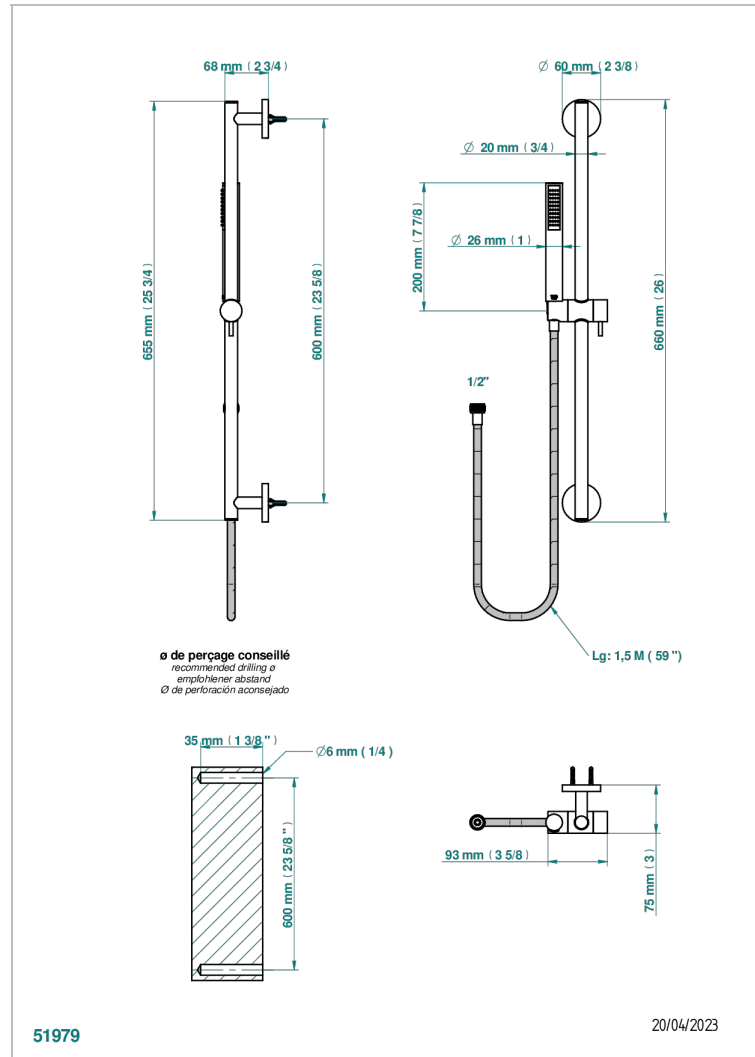

Wall mounted stylised handshower, 60 cm slidebar, hose and hook - no elbow

CHARACTERISTIC

- Yoko Delta
- Wall mounted stylised handshower, 60 cm slidebar, hose and hook - no elbow

AVAILABLE FINITIONS

Black ceram - D30
Blush PVD - H62
Brass color PVD - H49
Brown bronze color PVD - F33
Chrome polished - A02
Gold color PVD - H52

Gold mat - F07
Gold polished - F01
Graphite PVD - H64
Light coated bronze - D01
Matt Umber PVD - H67
Matt blush PVD - H60

Matt brass color PVD - H50
Matt brown bronze color PVD - F34
Matt chrome (American satin) - C02
Matt gold color PVD - H53
Matt graphite PVD - H65
Matt nickel (American satin) - C01

Matt nickel color PVD - H56
Natural smoked Brass - A13
Nickel antique / Sovereign - H28
Nickel color PVD - H55
Nickel polished - B01
Polished chrome with gold inlay - GA1

Soft gold - F30
Soft matt gold - F31
Umber PVD - H66