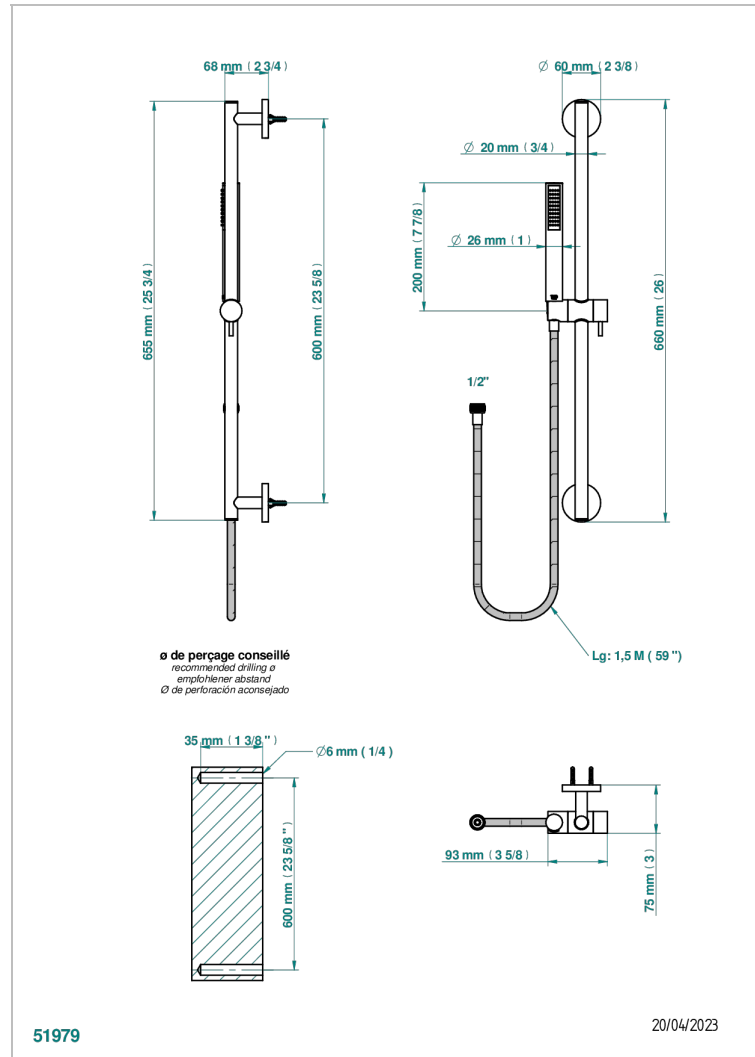

Wall mounted stylised handshower, 60 cm slidebar, hose and hook - no elbow

## CHARACTERISTIC

- Yoko Howlite
- Wall mounted stylised handshower, 60 cm slidebar, hose and hook - no elbow