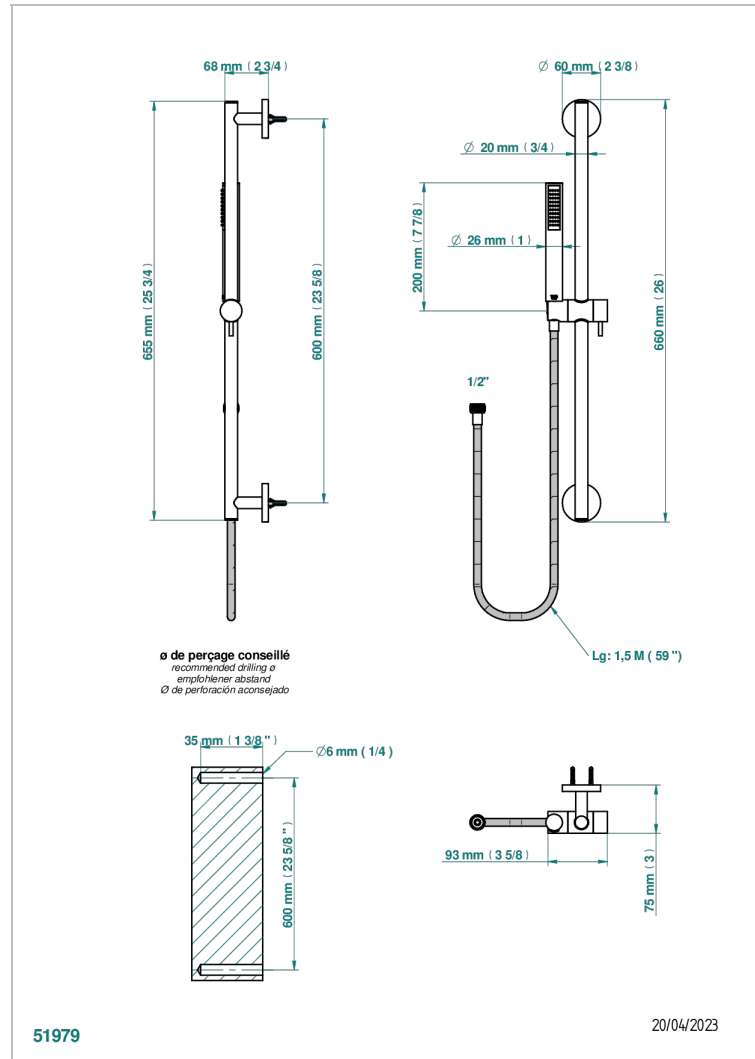

Wall mounted stylised handshower, 60 cm slidebar, hose and hook - no elbow

CHARACTERISTIC

- Yoko Ice
- Wall mounted stylised handshower, 60 cm slidebar, hose and hook - no elbow

AVAILABLE FINITIONS

Black ceram - D30
Blush PVD - H62
Brass color PVD - H49
Brown bronze color PVD - F33
Chrome polished - A02
Gold color PVD - H52

Gold mat - F07
Gold polished - F01
Graphite PVD - H64
Matt Umber PVD - H67
Matt blush PVD - H60
Matt brass color PVD - H50

Matt brown bronze color PVD - F34
Matt chrome (American satin) - C02
Matt gold color PVD - H53
Matt graphite PVD - H65
Matt nickel (American satin) - C01
Matt nickel color PVD - H56

Natural smoked Brass - A13
Nickel color PVD - H55
Nickel polished - B01
Soft gold - F30
Soft matt gold - F31
Umber PVD - H66