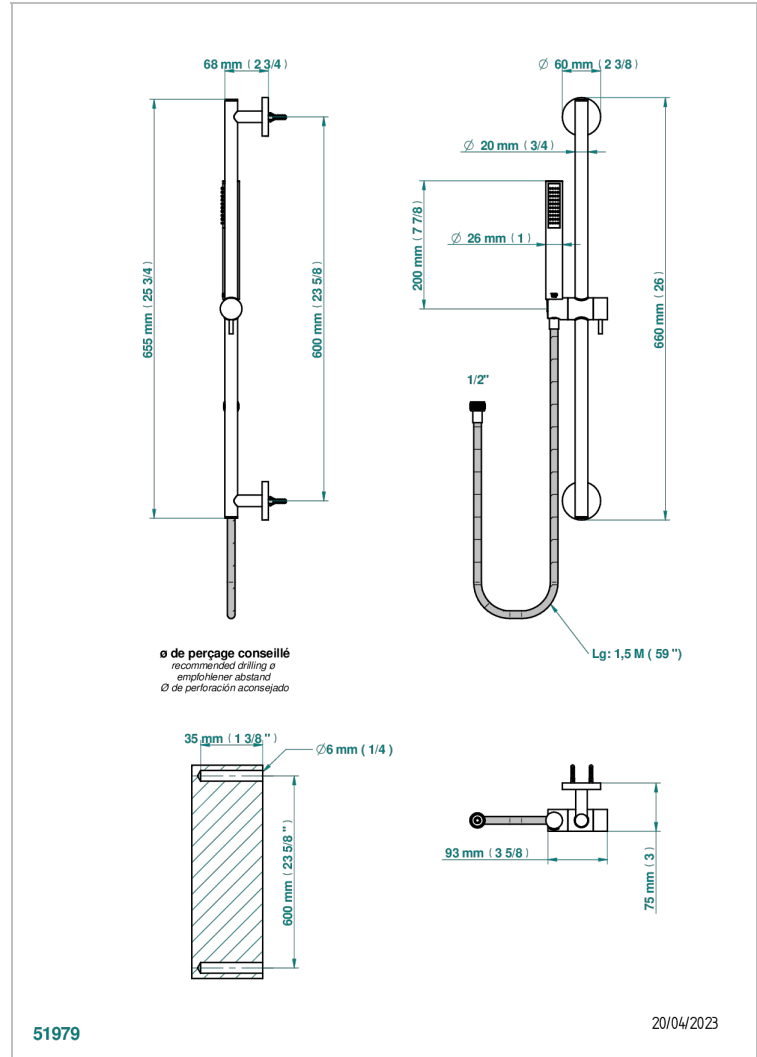

Wall mounted stylised handshower, 60 cm slidebar, hose and hook, no elbow

CHARACTERISTIC

- Yoko Ice
- Wall mounted stylised handshower, 60 cm slidebar, hose and hook, no elbow

AVAILABLE FINITIONS

Black ceram - D30
Blush PVD - H62
Brass color PVD - H49
Brown bronze color PVD - F33
Gold color PVD - H52
Graphite PVD - H64

Polished chrome (color finish) - A02
Polished gold (color finish) - F01
Polished nickel - B01
Soft gold - F30
Soft matt gold - F31
Umber PVD - H66