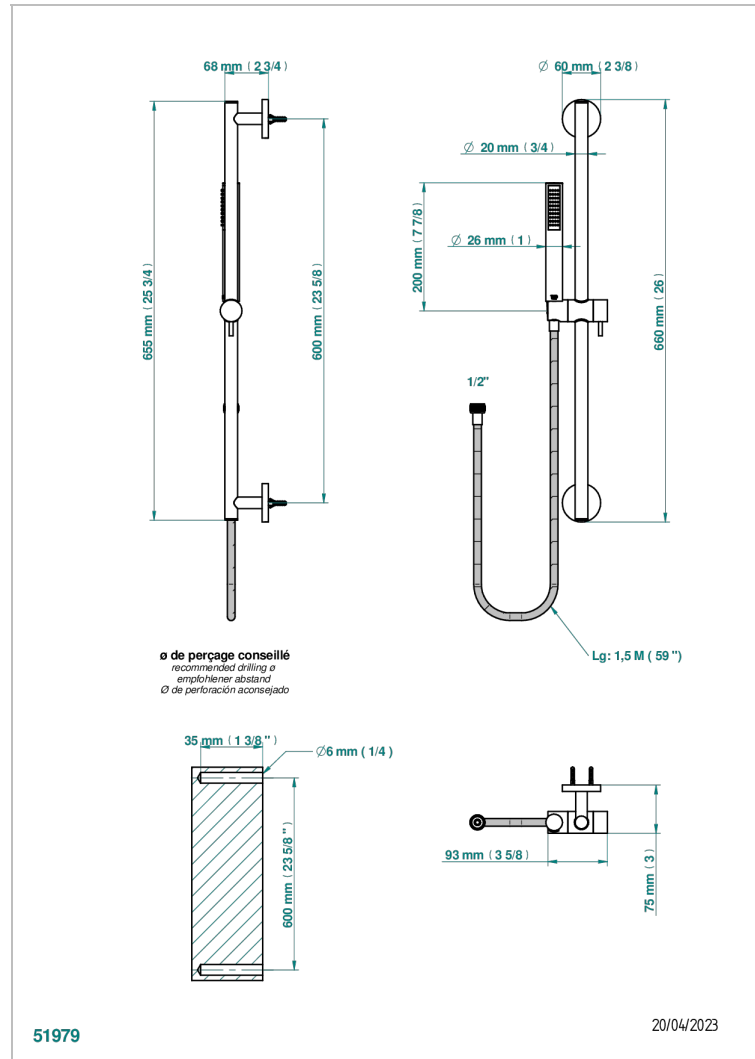

Wall mounted stylised handshower, 60 cm slidebar, hose and hook - no elbow

CHARACTERISTIC

- Yoko Color
- Wall mounted stylised handshower, 60 cm slidebar, hose and hook - no elbow

AVAILABLE FINITIONS

Black ceram - D30
Blush PVD - H62
Brass color PVD - H49
Brown bronze color PVD - F33
Chrome polished - A02
Gold color PVD - H52

Gold mat - F07
Gold polished - F01
Graphite PVD - H64
Light coated bronze - D01
Matt Umber PVD - H67
Matt blush PVD - H60

Matt brass color PVD - H50
Matt brown bronze color PVD - F34
Matt chrome (American satin) - C02
Matt gold color PVD - H53
Matt graphite PVD - H65
Matt nickel (American satin) - C01

Matt nickel color PVD - H56
Natural smoked Brass - A13
Nickel antique / Sovereign - H28
Nickel color PVD - H55
Nickel polished - B01
Polished chrome with gold inlay - GA1

Soft gold - F30
Soft matt gold - F31
Umber PVD - H66