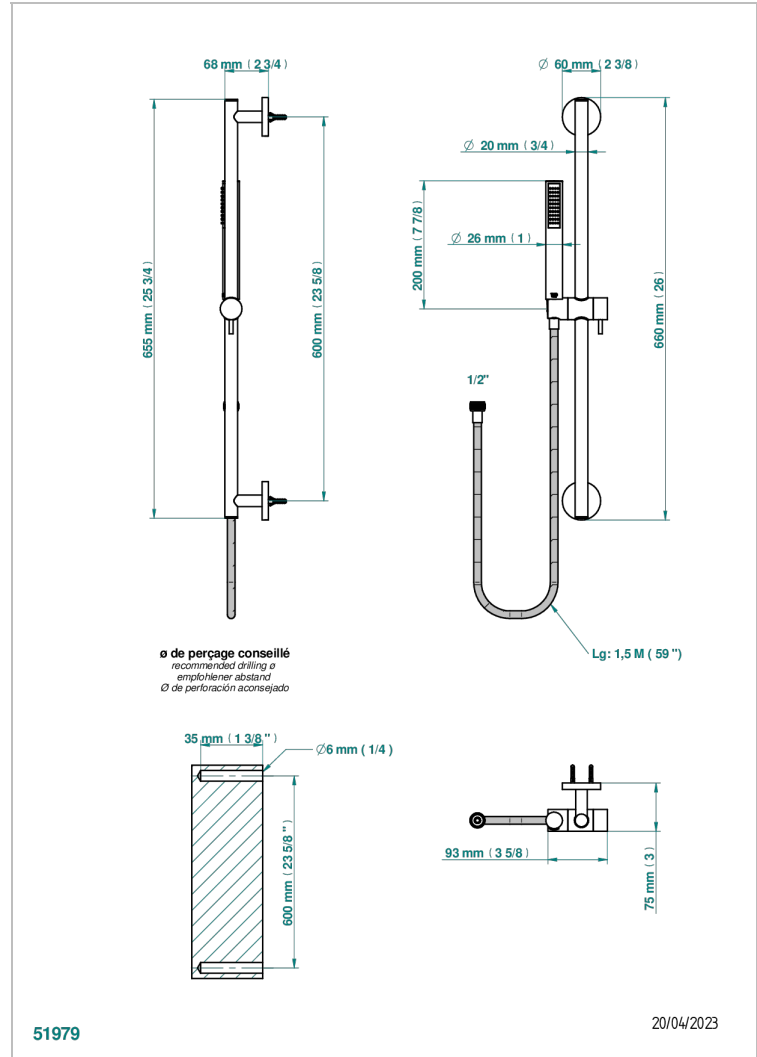

Wall mounted stylised handshower, 60 cm slidebar, hose and hook, no elbow

CHARACTERISTIC

- Yoko Color
- Wall mounted stylised handshower, 60 cm slidebar, hose and hook, no elbow

AVAILABLE FINITIONS

Antique nickel - H28
Black ceram - D30
Blush PVD - H62
Brass color PVD - H49
Brown bronze color PVD - F33
Gold color PVD - H52

Graphite PVD - H64
Lacquered light bronze - D01
Matt Umber PVD - H67
Matt blush PVD - H60
Matt brass color PVD - H50
Matt brown bronze color PVD - F34

Matt chrome - C02
Matt gold - F07
Matt gold color PVD - H53
Matt graphite PVD - H65
Matt nickel (color finish) - C01
Matt nickel color PVD - H56

Natural smoked Brass - A13
Nickel color PVD - H55
Polished chrome (color finish) - A02
Polished chrome with gold inlay - GA1
Polished gold (color finish) - F01
Polished nickel - B01

Soft gold - F30
Soft matt gold - F31
Umber PVD - H66